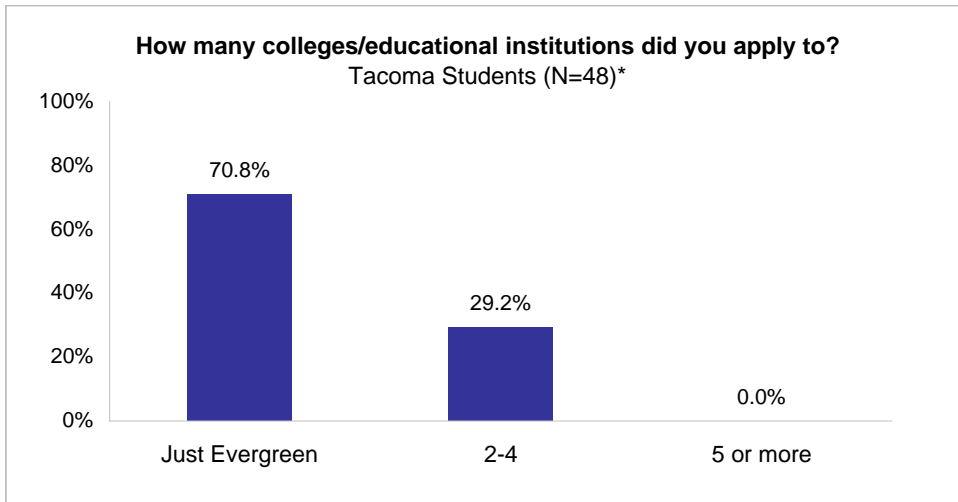

**The Evergreen State College**  
**Evergreen New Student Survey 2007**  
*Tacoma Program*

**How many colleges/educational institutions did you apply to?**

Of Tacoma Program respondents, 70.8% indicated that they applied only to Evergreen and 29.2% said they applied to 2-4 colleges.

*How many colleges/educational institutions did you apply to?*

	Tacoma Students (N=48)*
Just Evergreen	70.8%
2-4	29.2%
5 or more	0.0%

\*Two students did not answer this question