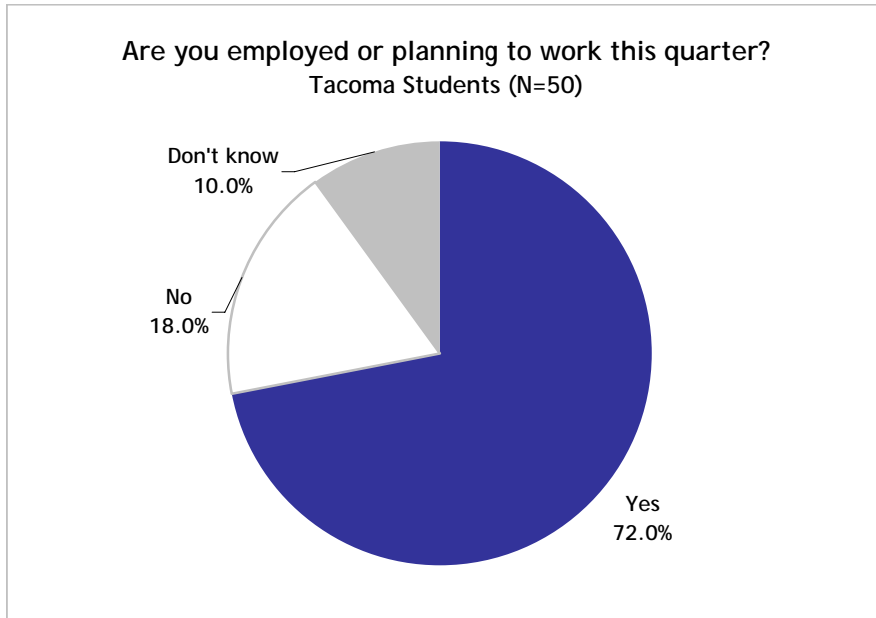

The Evergreen State College
Evergreen New Student Survey 2007
Tacoma Program

Are you employed or planning to work this quarter?

Of the Tacoma Program respondents, 72.0% indicated that they were employed or planning to work this quarter. 18.0% responded "No" to this question and 10.0% responded "don't know".