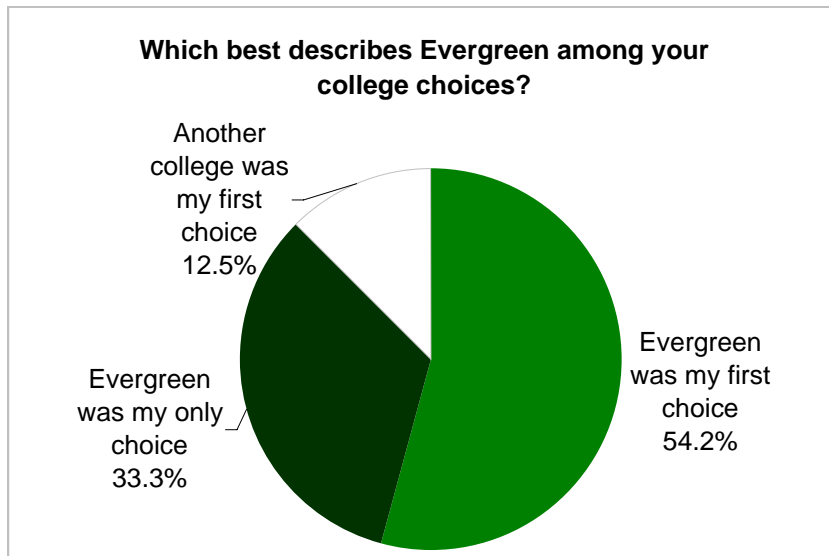

The Evergreen State College
Evergreen New Student Survey 2007
Tacoma Program

Which best describes Evergreen among your college choices for this year?

New students were asked to indicate which case best described Evergreen among their college choices. Of Tacoma students, 54.2% indicated that Evergreen was their first choice and 33.3% had Evergreen as their only choice. Only 12.5% of Tacoma students indicated that another college was their first choice.

Which best describes Evergreen among your college choices for this year?

	Tacoma Students (N=48)*
Evergreen was my first choice	54.2%
Evergreen was my only choice	33.3%
Another college was my first choice	12.5%