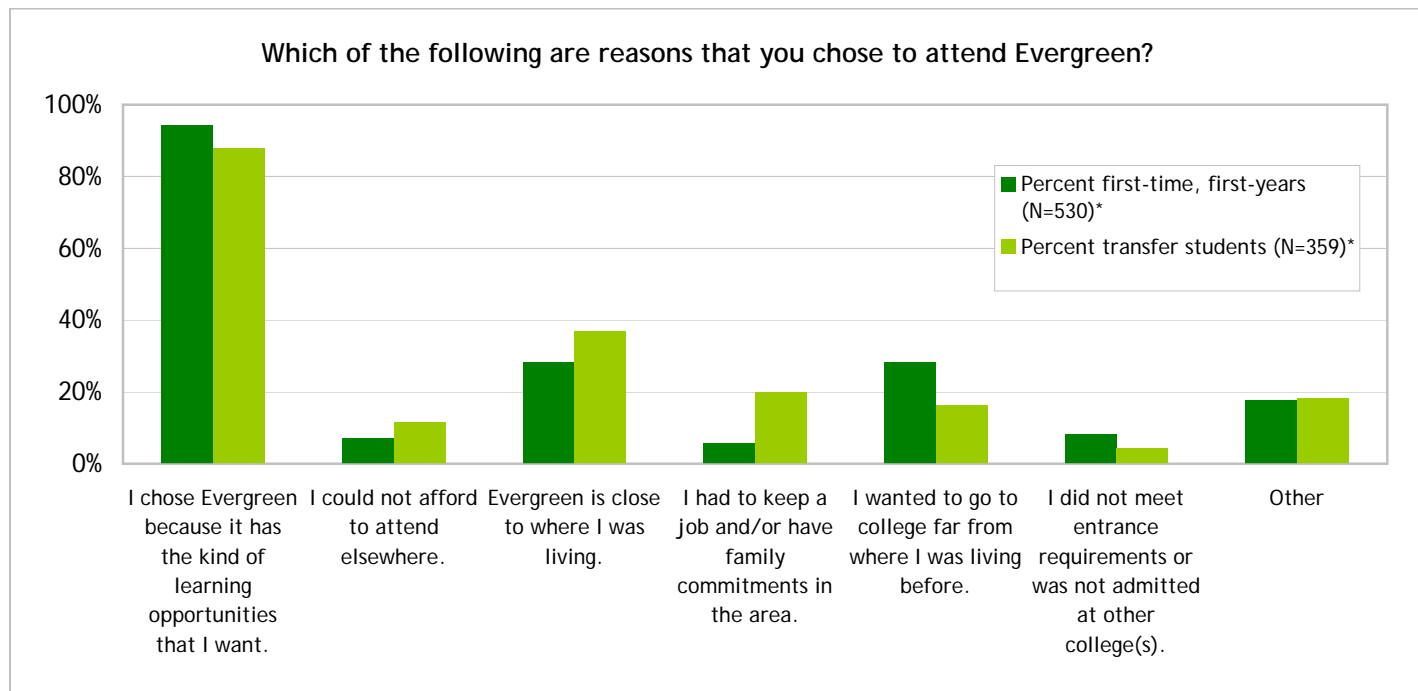

The Evergreen State College
Evergreen New Student Survey 2007
Olympia Campus

Which of the following are reasons that you chose to attend Evergreen?

New students were asked to indicate the reasons that they chose to attend Evergreen. Most of first-time, first-years (94.3%) and transfer students (88%) indicated that they chose Evergreen because it had the kind of learning opportunities that they wanted. Only 7% of first-time, first-years and 11.7% of transfer students indicated that they chose Evergreen because they could not afford to attend elsewhere.

	Percent first-time, first-years (N=530)*	Percent transfer students (N=359)*
I chose Evergreen because it has the kind of learning opportunities that I want.	94.3%	88.0%
I could not afford to attend elsewhere.	7.0%	11.7%
Evergreen is close to where I was living.	28.3%	37.0%
I had to keep a job and/or have family commitments in the area.	5.8%	19.8%
I wanted to go to college far from where I was living before.	28.3%	16.2%
I did not meet entrance requirements or was not admitted at other college(s).	8.1%	4.2%
Other	17.7%	18.4%