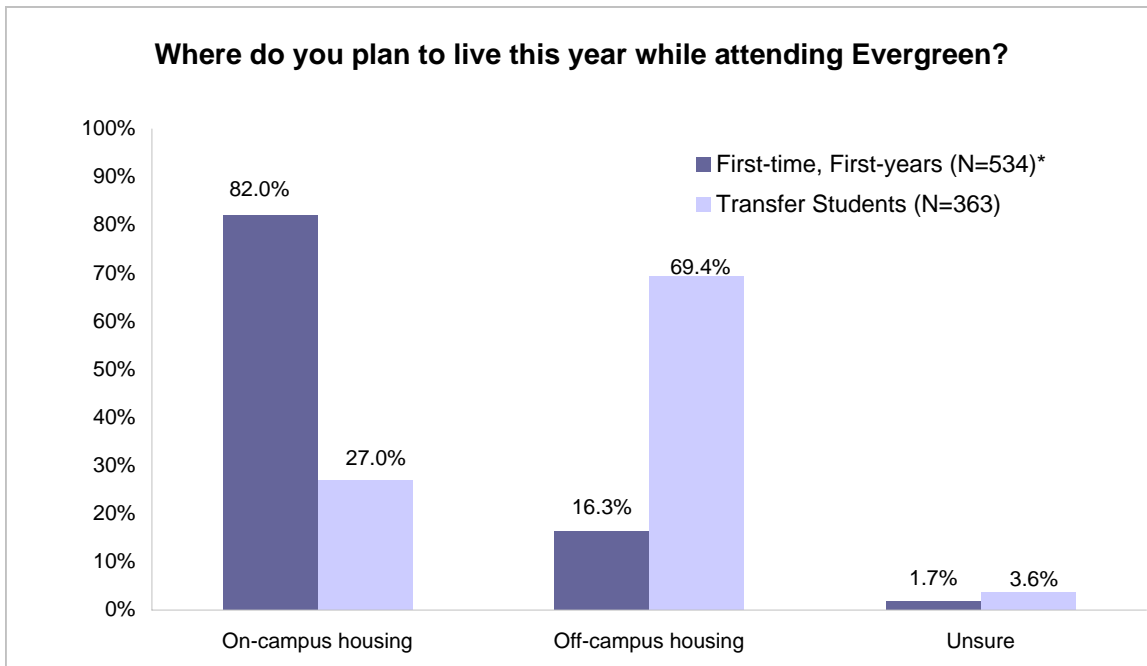

The Evergreen State College
Evergreen New Student Survey 2007
Olympia Campus

Where do you plan to live this year while attending Evergreen?

Of survey respondents, 82.0% of first-time, first-year students and 27.0% of transfer students indicated they were planning to live on-campus during the year while attending Evergreen. A total of 16.3% of first-time, first-year and 69.4% of transfer students said that they were planning to live off-campus. A total of 1.7% of first-time, first-year and 3.6% of transfer students indicated that they were unsure.