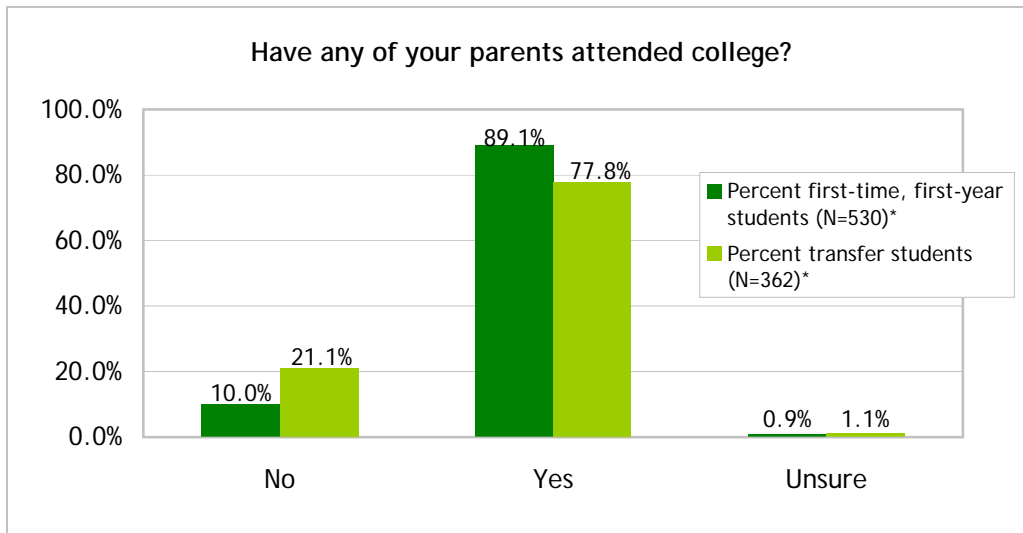

The Evergreen State College
Evergreen New Student Survey 2007
Olympia Campus

Parents' Educational Attainment

New students were asked to indicate whether or not their parents had attended college and if any of their parents had earned a 4-year college degree or higher. Of respondents, 89.1% of first-time, first-year and 77.8% of transfer students said at least one of their parents attended college. At least half of first-time, first-year (71.7%) and transfer (56.5%) indicated that at least one of their parents have a 4-year degree or higher. Less than 1% of first-time, first-year students and 1.1% of transfer students were unsure about their parents' education.