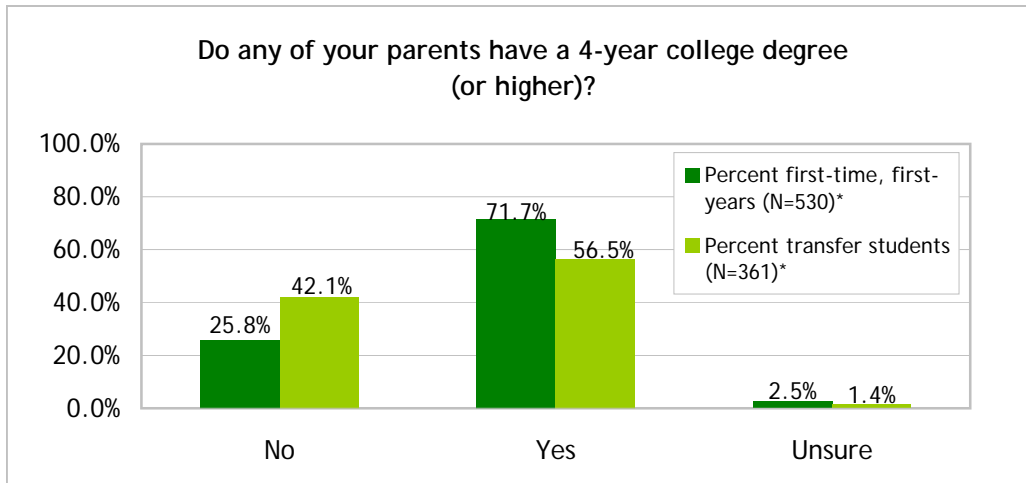

Do any of your parents have a 4-year college degree (or higher)?

	Percent first-time, first-years (N=530)*	Percent transfer students (N=361)*
No	25.8%	42.1%
Yes	71.7%	56.5%
Unsure	2.5%	1.4%

* Does not include students who skipped the question altogether.