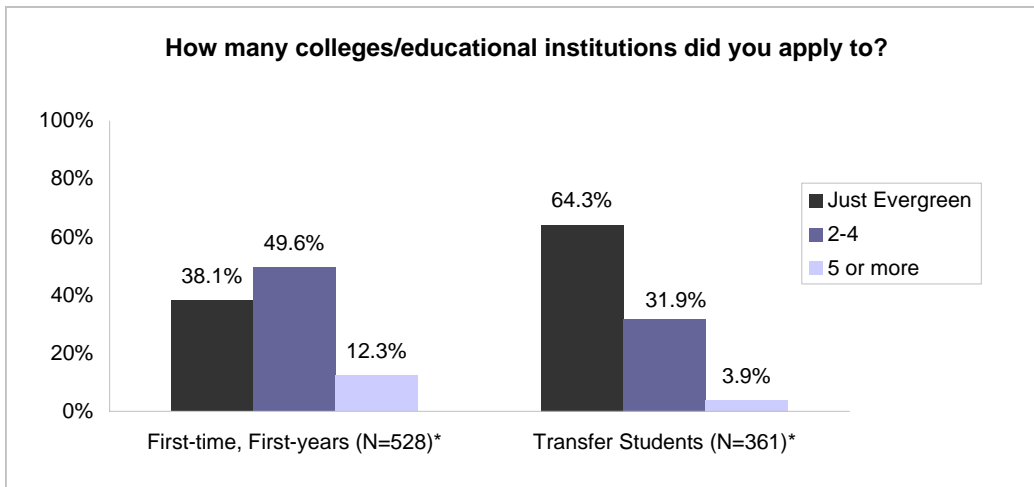

The Evergreen State College
Evergreen New Student Survey 2007
Olympia Campus

How many colleges/educational institutions did you apply to?

A total of 38.1% of the first-time, first-years who responded to the survey indicated that they applied only to Evergreen compared to 64.3% of the transfer students. Almost half of the first-time, first-years and 31.9% of transfer students had applied to 2-4 colleges/educational institutions. A total of 12.3% of first-time, first-years and 3.9% of transfer students applied to 5 or more institutions.