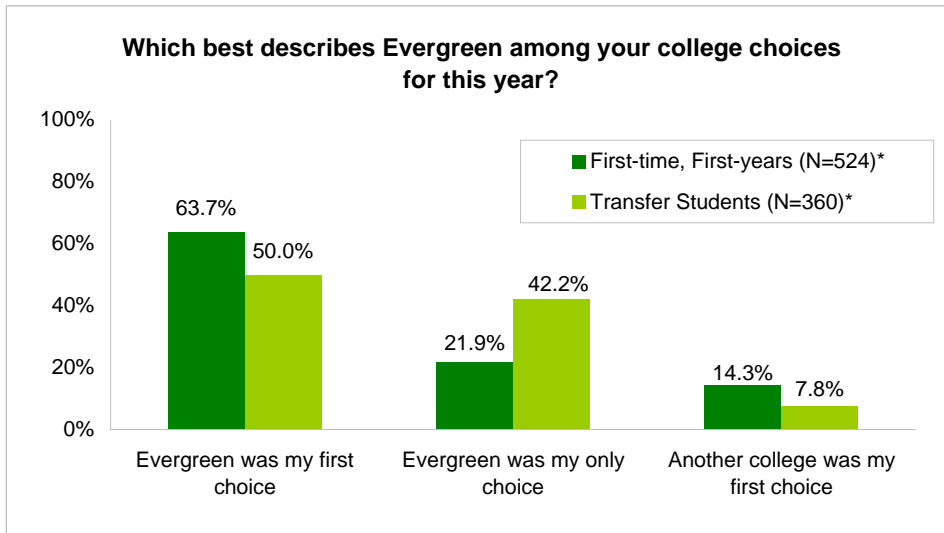

The Evergreen State College
Evergreen New Student Survey 2007
Olympia Campus

Which best describes Evergreen among your college choices for this year?

New students were asked to indicate how Evergreen ranked among their college choices. Of first-time, first-year students, 63.7% indicated that Evergreen was their first choice and 21.9% indicated that Evergreen was their only choice. Over half of transfer students indicated that Evergreen was their first choice and 42.2% had Evergreen was their only choice. Only 14.3% of first-time, first-years and 7.8% indicated that another college was their first choice.

Which best describes Evergreen among your college choices for this year?

	First-time, First-years (N=524)*	Transfer Students (N=360)*
Evergreen was my first choice	63.7%	50.0%
Evergreen was my only choice	21.9%	42.2%
Another college was my first choice	14.3%	7.8%