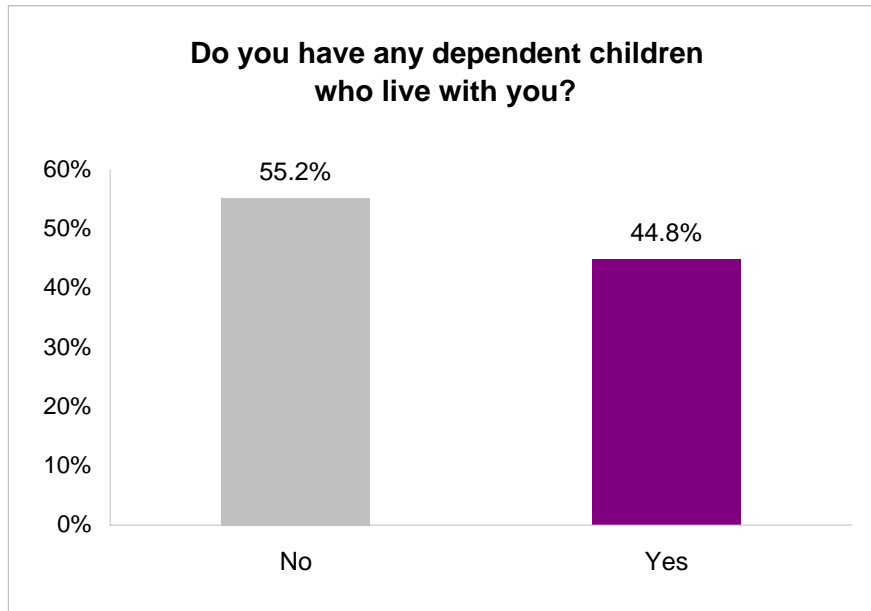

The Evergreen State College
 Evergreen New Student Survey 2005
 Tacoma Analysis

Do you have any dependent children who live with you?

A total of 44.8% of Tacoma respondents (N=26) indicated that they have a dependent child living with them.

Do you have any dependent children who live with you?

	Tacoma Respondents (N=58)
No	55.2%
Yes	44.8%

If yes, will you need childcare for your dependants?

Of the 26 respondents who indicated that they have dependent children living with them, nine respondents, or 34.6%, indicated that they will need childcare.