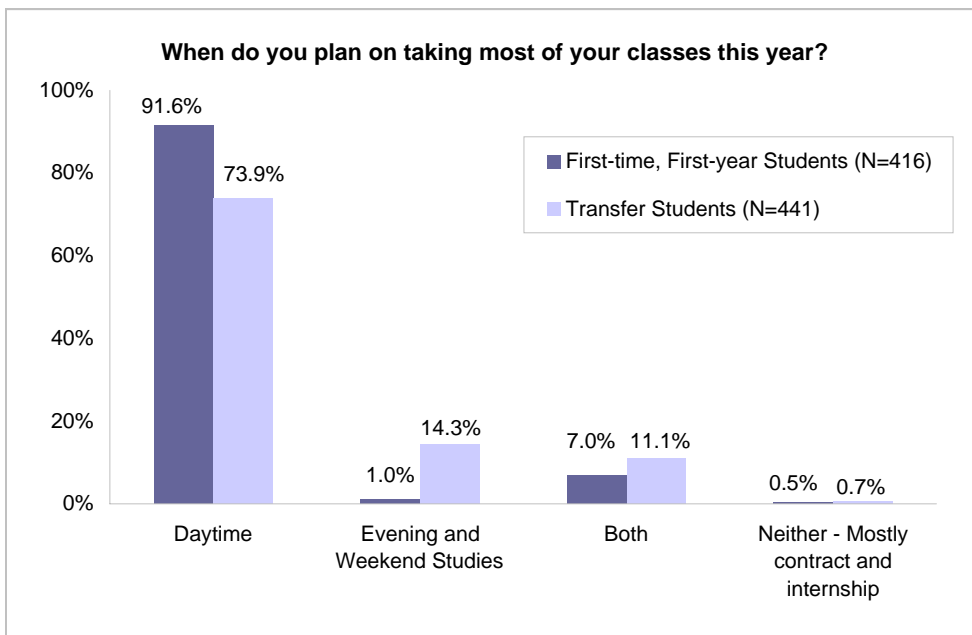

The Evergreen State College
 Evergreen New Student Survey 2005

When do you plan on taking most of your classes this year?

Most respondents (91.6% of first-time, first-year students; 73.9% of transfer students) indicated that they plan to take mostly daytime classes during academic year 2005-06. Just 1% of first-time, first-year students indicated that they plan to take most of their classes in Evening and Weekend Studies compared to 14.3% of transfer students. A mix of both daytime and Evening and Weekend Studies classes were indicated by 7.0% of the first-time, first-year students and 11.1% of transfer students. Less than 1% of first-time, first-year students and less than 1% of transfer students indicated that they plan to take mostly contracts and internships during the year.

When do you plan on taking most of your classes this year?

	First-time, First-year Students (N=416)	Transfer Students (N=441)
Daytime	91.6%	73.9%
Evening and Weekend Studies	1.0%	14.3%
Both	7.0%	11.1%
Neither - Mostly contract and internship	0.5%	0.7%