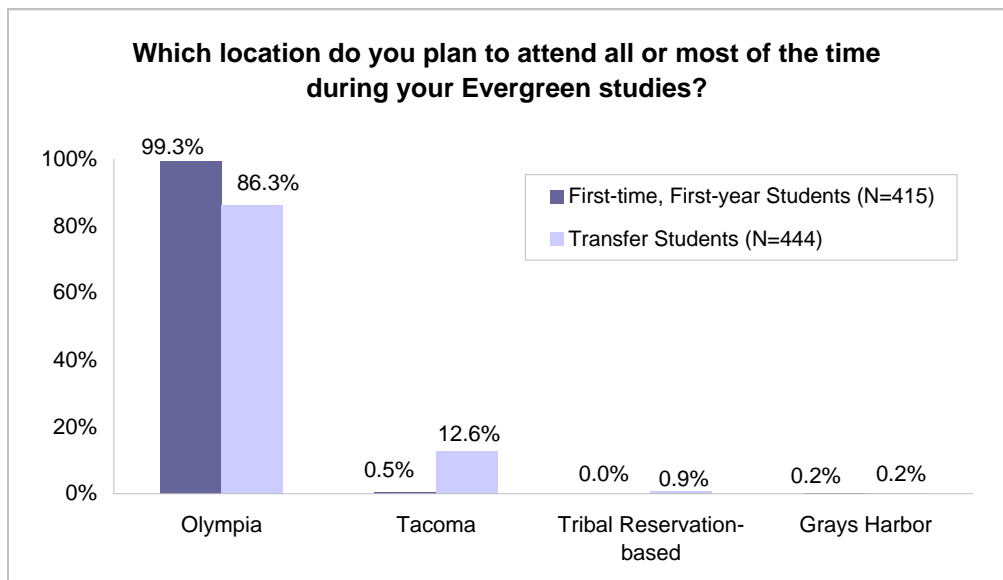

**The Evergreen State College
Evergreen New Student Survey 2005**

Which location do you plan to attend all or most of the time during your Evergreen studies?

Most respondents (99.3% of first-time, first-year students; 86.3% of transfer students) indicated that they plan to attend Evergreen's Olympia campus for all or most of their studies. A total of 0.5% of first-time, first-year students and 12.6% of transfer students indicated that they plan to attend the Tacoma campus all or most of the time. No first-time, first-year students and 0.9% of transfer students indicated that they plan to attend the Tribal Reservation-based program all or most of the time. Less than 1% of both the first-time, first-year students and the transfer students indicated that they plan to attend Grays Harbor all or most of the time.

Which location do you plan to attend all or most of the time during your Evergreen studies?

	First-time, First-year Students (N=415)	Transfer Students (N=444)
Olympia	99.3%	86.3%
Tacoma	0.5%	12.6%
Tribal Reservation-based	0.0%	0.9%
Grays Harbor	0.2%	0.2%