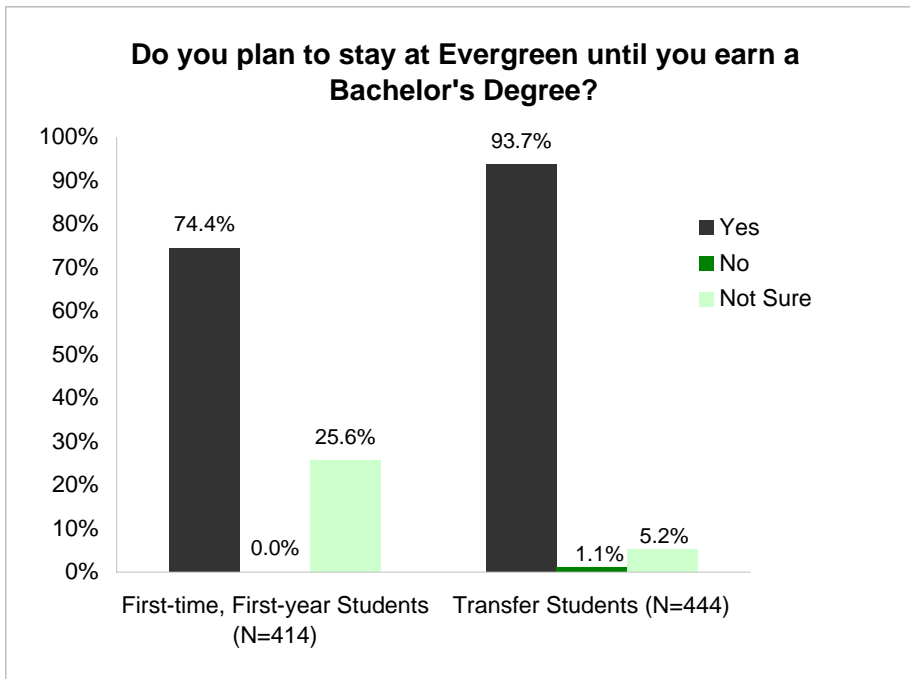

The Evergreen State College
 Evergreen New Student Survey 2005

Do you plan to stay at Evergreen until you earn a Bachelor's Degree?

Most new students plan to stay at Evergreen until they earn a Bachelor's Degree (93.7% of transfer students; 74.4% of first-time, first-year students), while some students are unsure whether they will remain at Evergreen until graduation (25.6% of first-time, first-years; 5.2% of transfers). No first-time, first-years and only 1.1% of transfer students plan to leave Evergreen before earning a Bachelor's Degree, and of these five transfer Students, one student plans to transfer again, one is an exchange student, and three are not attending Evergreen to earn a Bachelor's Degree.

Do you plan to stay at Evergreen until you earn a Bachelor's Degree?

	First-time, First-year Students (N=414)	Transfer Students (N=444)
Yes	74.4%	93.7%
No	0.0%	1.1%
Not Sure	25.6%	5.2%

If no, please mark the answer that best describes your situation: