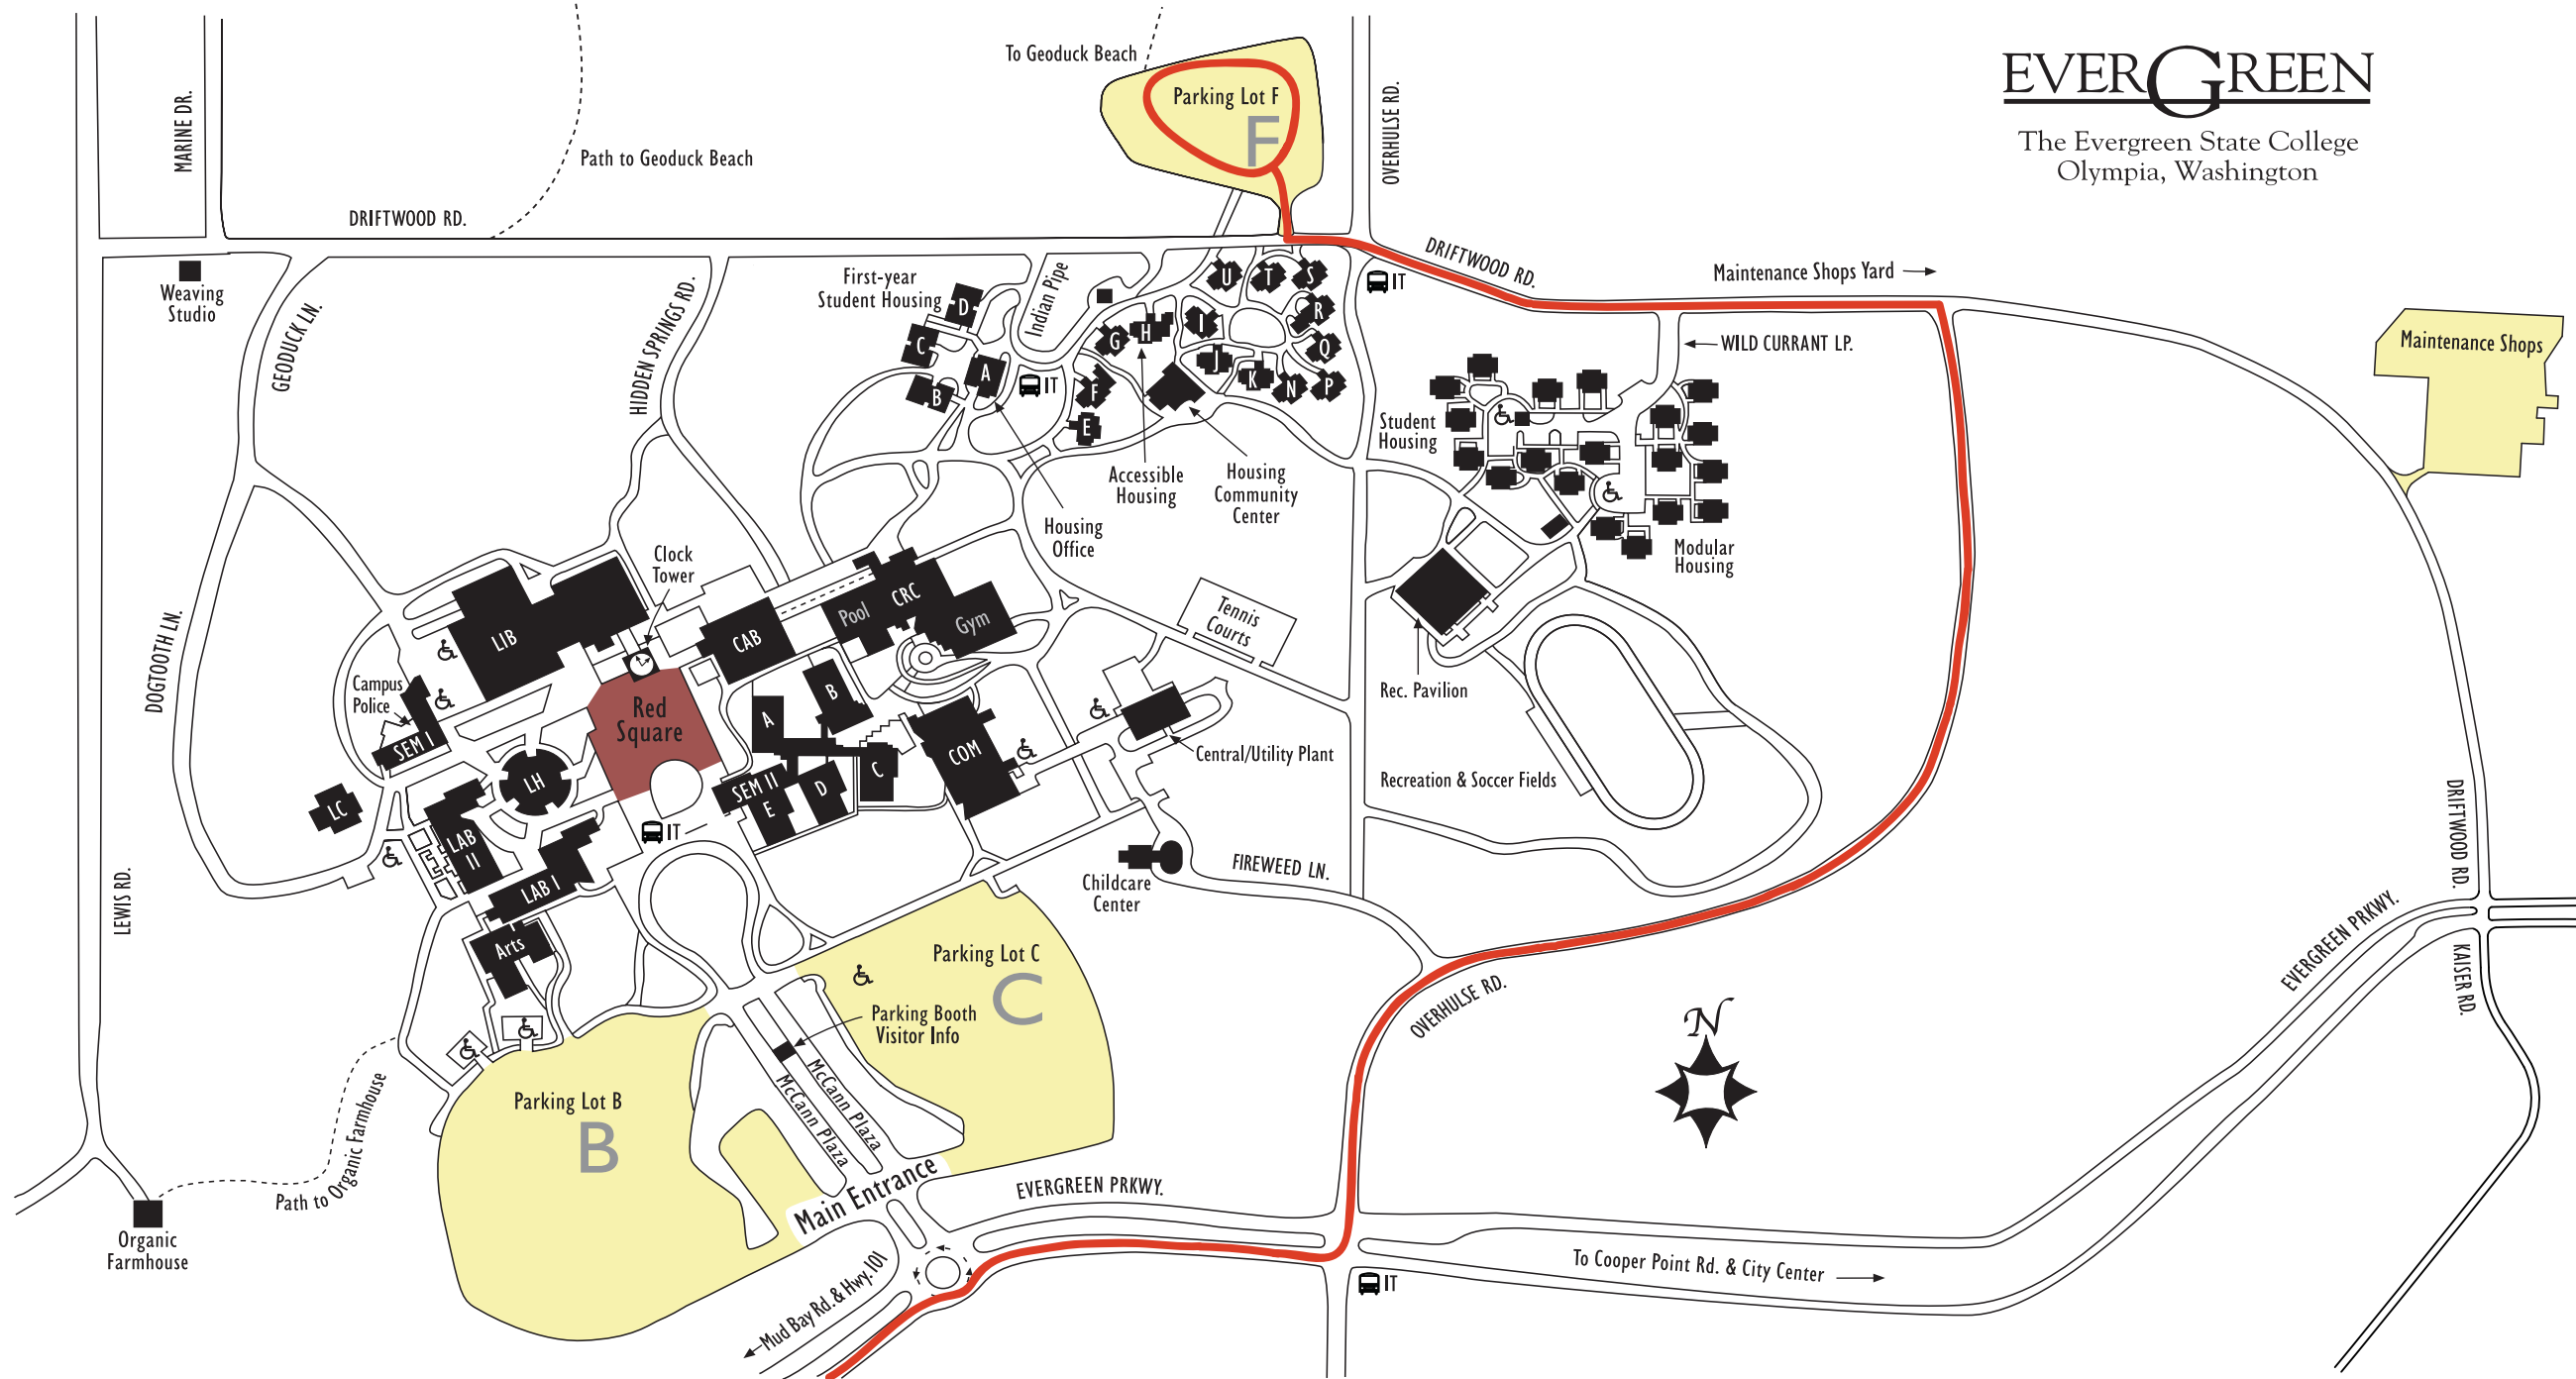

EVERGREEN

The Evergreen State College
Olympia, Washington

How to Get to Evergreen Housing:

Take Interstate 5 to Olympia. -> Turn onto Highway 101 at Exit 104. -> Go west on 101 North for three miles. -> Take The Evergreen State College exit (on the right). Go two miles north on Evergreen Parkway. -> Go straight through the roundabout at the main campus entrance. -> Take your next left on Overhulse Road. Follow Overhulse Road as it curves through the forest. -> Take a left at the stop sign onto Driftwood Road. -> Go straight at the four way stop at Driftwood and Overhulse. Take your next right into Parking Lot F. -> Walk across Driftwood Road to Housing.