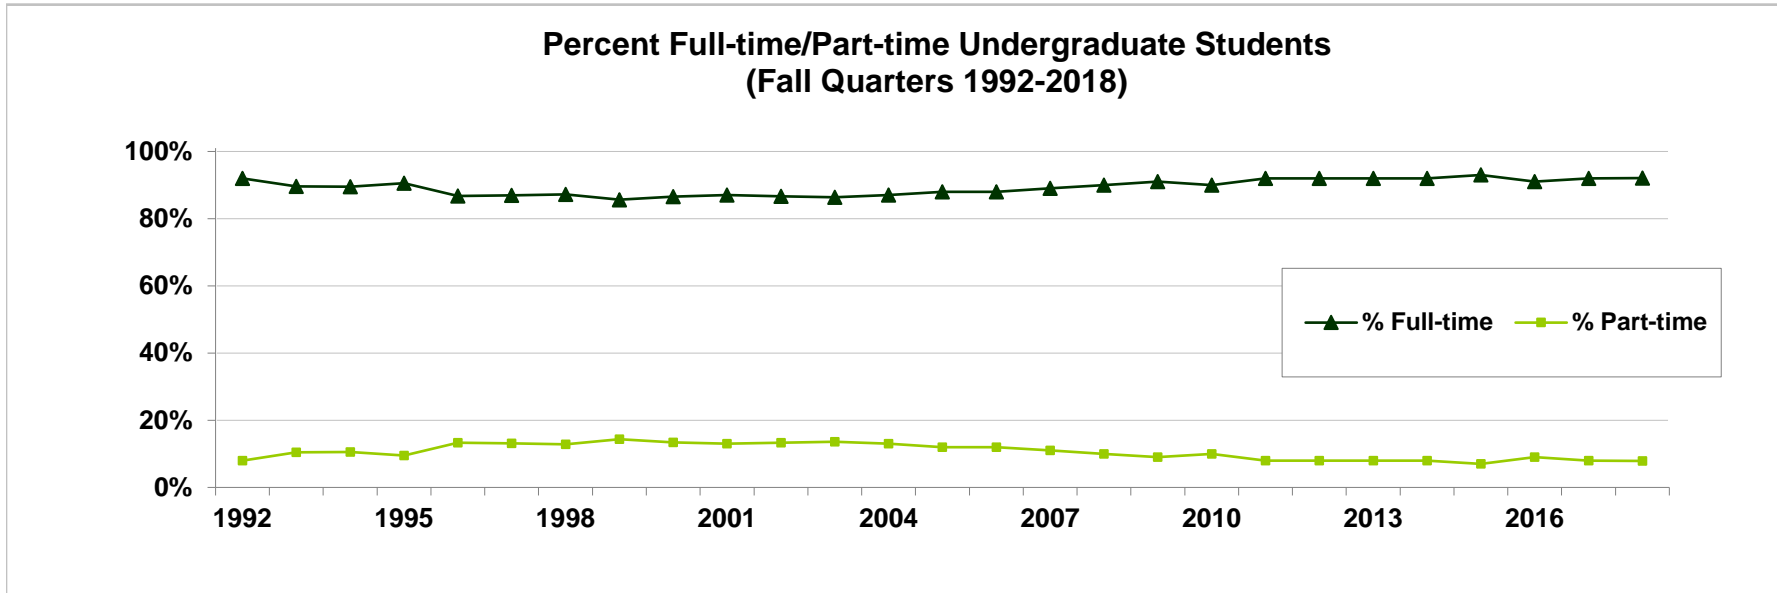

The Evergreen State College Percent Full-time/Part-time Undergraduate Students

Full-time (12-20 credits)
Part-time (<12 credits)

	1992	1993	1994	1995	1996	1997	1998	1999	2000	2001	2002	2003	2004	2005	2006
Full-time N	2886	2866	2980	3087	3026	3313	3429	3301	3377	3486	3537	3546	3600	3655	3617
Part-time N	250	334	351	323	463	499	503	553	524	515	544	557	538	516	507
% Full-time	92%	90%	89%	91%	87%	87%	87%	86%	87%	87%	87%	86%	87%	88%	88%
% Part-time	8%	10%	11%	9%	13%	13%	13%	14%	13%	13%	13%	14%	13%	12%	12%
	2007	2008	2009	2010	2011	2012	2013	2014	2015	2016	2017	2018			
Full-time N	3802	3943	4119	4046	4090	3872	3766	3555	3585	3458	3330	2781			
Part-time N	480	421	432	443	377	321	321	323	287	329	280	237			
% Full-time	89%	90%	91%	90%	92%	92%	92%	92%	93%	91%	92%	92%			
% Part-time	11%	10%	9%	10%	8%	8%	8%	8%	7%	9%	8%	8%			