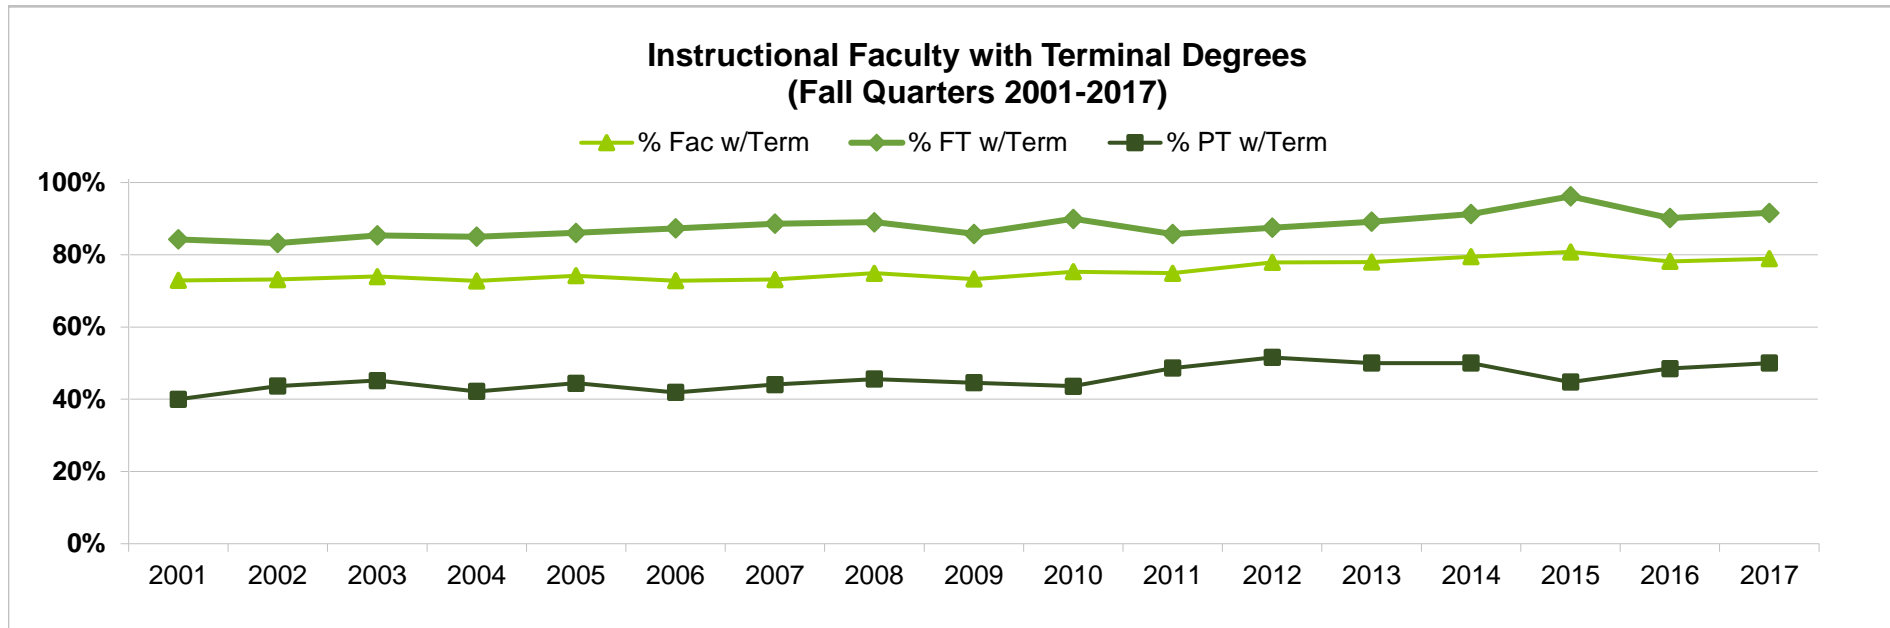

**The Evergreen State College
Instructional Faculty with Terminal Degrees**

	2001	2002	2003	2004	2005	2006	2007	2008	2009	2010	2011	2012	2013	2014	2015	2016	2017
Total Faculty	214	216	219	224	221	232	242	243	243	247	247	240	232	224	224	229	223
Total w/Term	156	158	162	163	164	169	177	182	178	186	185	187	181	178	181	179	176
% Fac w/Term	73%	73%	74%	73%	74%	73%	73%	75%	73%	75%	75%	78%	78%	79%	81%	78%	79%
Full-time N	159	161	157	160	158	158	158	164	169	169	175	176	166	160	157	163	155
FT w/Term	134	134	134	136	136	138	140	146	145	152	150	154	148	146	151	147	142
% FT w/Term	84%	83%	85%	85%	86%	87%	89%	89%	86%	90%	86%	88%	89%	91%	96%	90%	92%
Part-time N	55	55	62	64	63	74	84	79	74	78	72	64	66	64	67	66	68
PT w/Term	22	24	28	27	28	31	37	36	33	34	35	33	33	32	30	32	34
% PT w/Term	40%	44%	45%	42%	44%	42%	44%	46%	45%	44%	49%	52%	50%	50%	45%	48%	50%