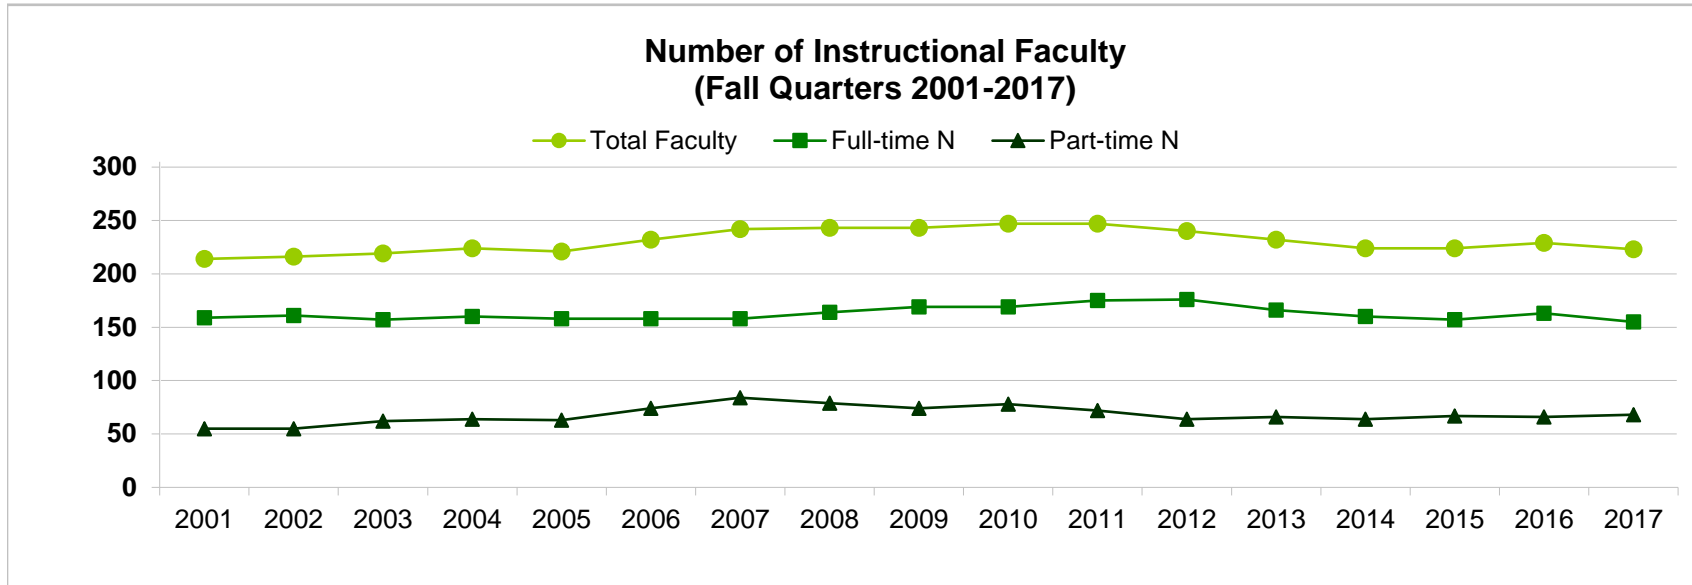

The Evergreen State College Number of Instructional Faculty

	2001	2002	2003	2004	2005	2006	2007	2008	2009	2010	2011	2012	2013	2014	2015
Total Faculty	214	216	219	224	221	232	242	243	243	247	247	240	232	224	224
Full-time N	159	161	157	160	158	158	158	164	169	169	175	176	166	160	157
Part-time N	55	55	62	64	63	74	84	79	74	78	72	64	66	64	67
% Full-time	74%	75%	72%	71%	71%	68%	65%	67%	70%	68%	71%	73%	72%	71%	70%
% Part-time	26%	25%	28%	29%	29%	32%	35%	33%	30%	32%	29%	27%	28%	29%	30%

	2016	2017
Total Faculty	229	223
Full-time N	163	155
Part-time N	66	68
% Full-time	71%	70%
% Part-time	29%	30%