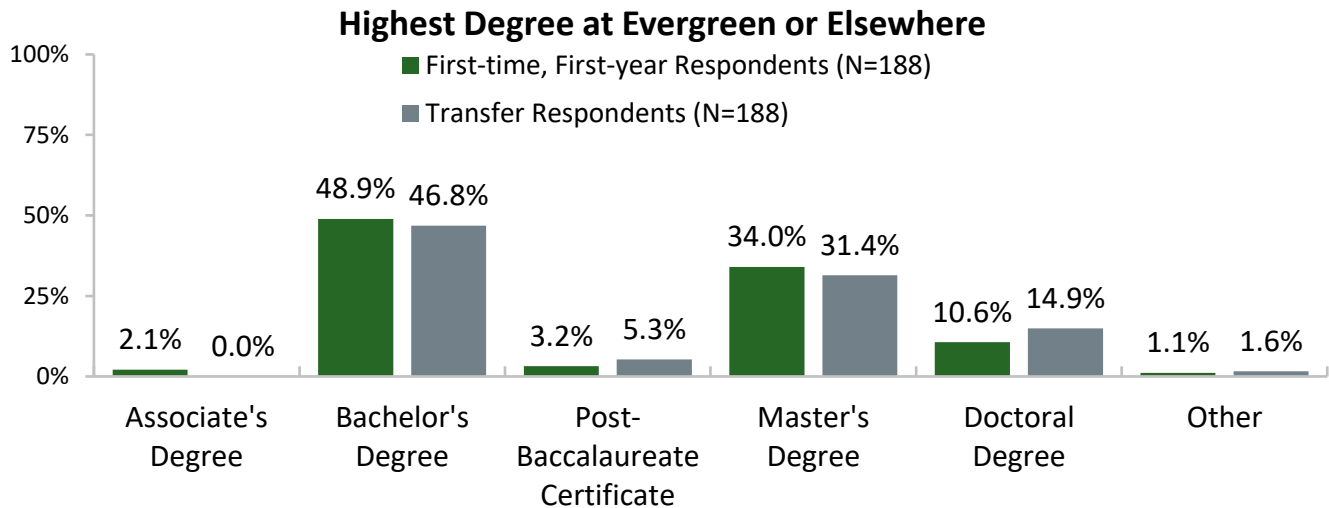

Indicate the highest degree you intend to earn at Evergreen or elsewhere.

49% of First-time, First-year (FTFY) and 47% of Transfers intend to earn their Bachelor's degree. 34% of FTFY and 31% of Transfers intend to earn their Master's degree. 11% of FTFY and 15% of Transfers intend to earn their Doctoral degree. 3% of FTFY and 5% of Transfers intend to earn a Post-Baccalaureate Certificate, 2% of FTFY intend to earn an Associates degree, and 1% of FTFY and 2% of Transfers intend to earn a non-specified degree either at Evergreen or elsewhere.

Indicate the highest degree you intend to earn at Evergreen or elsewhere.

	<i>First-time, First-year Respondents (N=188)</i>		<i>Transfer Respondents (N=188)</i>	
	%	N	%	N
Associate's Degree	2.1%	4	0.0%	0
Bachelor's Degree	48.9%	92	46.8%	88
Post-Baccalaureate Certificate	3.2%	6	5.3%	10
Master's Degree	34.0%	64	31.4%	59
Doctoral Degree	10.6%	20	14.9%	28
Other	1.1%	2	1.6%	3