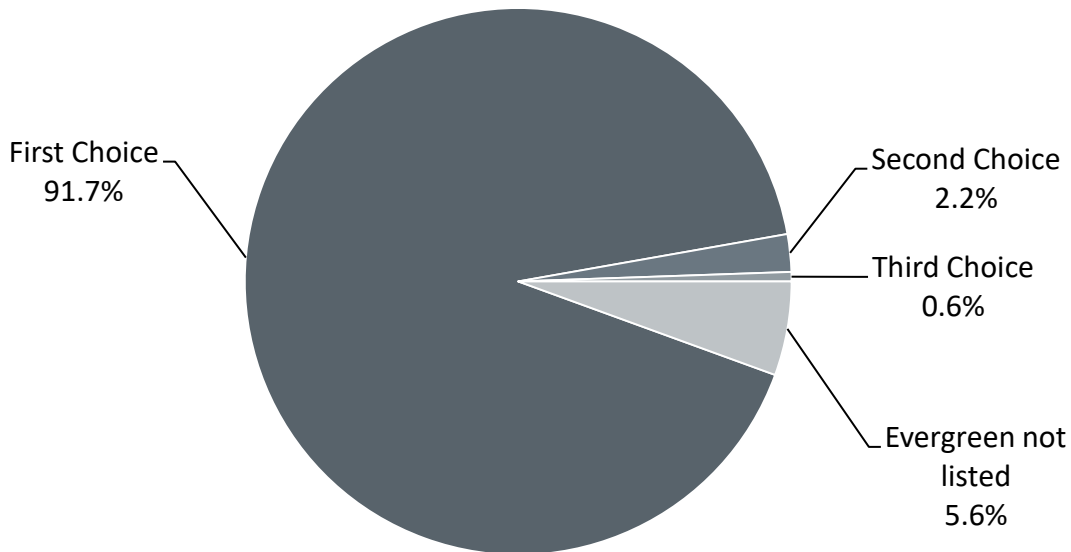

First Choice	Second Choice	Third Choice	Total Mentions	% of total

Was Evergreen the Student's First, Second, Third, or Lower Choice of College?

92% of students indicated that Evergreen was their first choice of college, 2% listed Evergreen as their second choice, 1% listed Evergreen as their third choice, and 6% didn't list Evergreen among their top three choices.

Evergreen's Ranking by Transfer Respondents

Was Evergreen Students' First, Second, Third, or Lower Choice of College?

Ranking of Evergreen among top three choices of colleges

	<i>Transfer students</i>	
	<i>%</i>	<i>N</i>
First Choice	91.7%	165
Second Choice	2.2%	4
Third Choice	0.6%	1
Evergreen not listed	5.6%	10