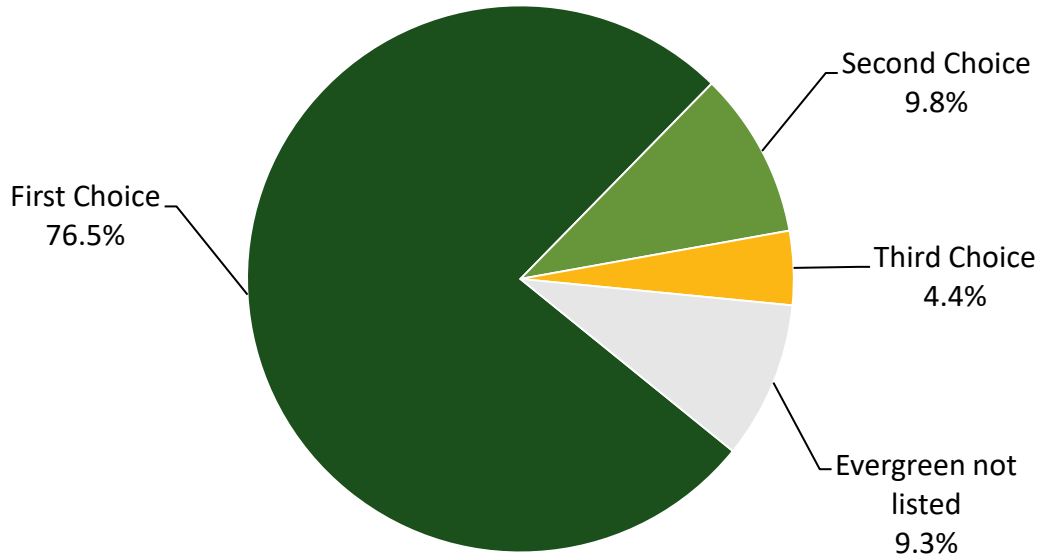

First Choice	Second Choice	Third Choice	Total Mentions	% of total

Was Evergreen the Student's First, Second, Third, or Lower Choice of College?

A total of 77% FTFY students indicated that Evergreen was their first choice of college, 10% listed Evergreen as their second choice, 4% listed Evergreen as their third choice, and 9% didn't list Evergreen among their top three choices.

Evergreen's Ranking by First-time, First-year Respondents

Was Evergreen Students' First, Second, Third, or Lower Choice of College?

Ranking of Evergreen among top three choices of colleges	First-time, First-year Students	
	%	N
First Choice	76.5%	140
Second Choice	9.8%	18
Third Choice	4.4%	8
Evergreen not listed	9.3%	17