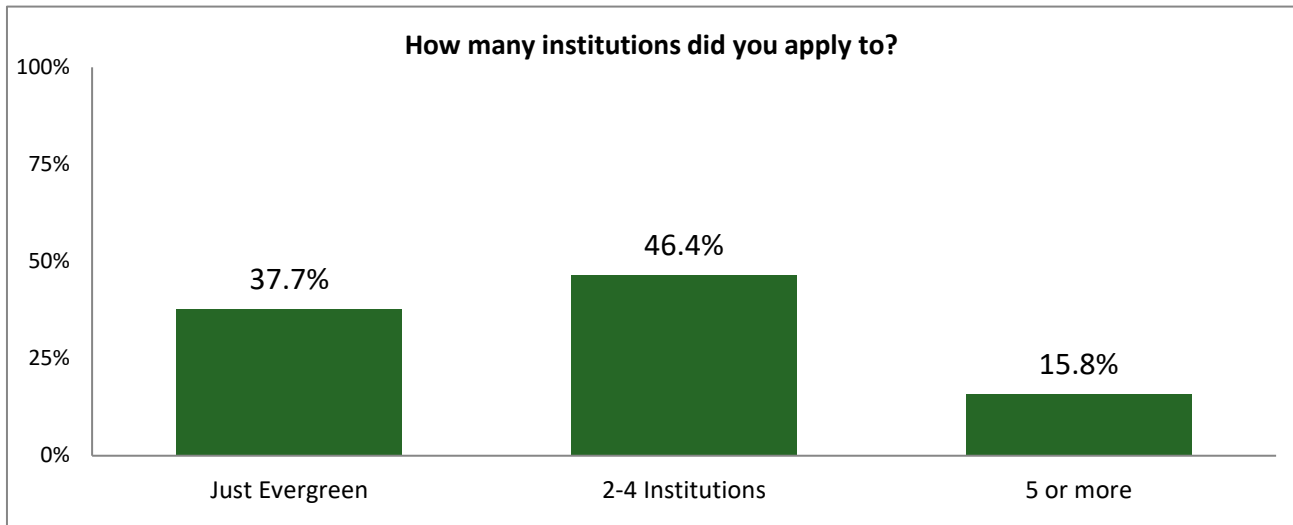

**How many colleges/educational institutions did you apply to?**

A total of 38% of the First-time, First-year (FTFY) students who responded to the survey indicated that they applied only to Evergreen. 46% applied to 2 to 4 institutions, and 16% applied to five or more institutions.

**How many colleges/educational institutions did you apply to?**

	<i>First-time, First-year Students</i>	
	<i>%</i>	<i>N</i>
Just Evergreen	37.7%	69
2-4 Institutions	46.4%	85
5 or more	15.8%	29

**What were your top three choices of college that you applied to?**

38% of the First-time, First-year Students responding to the survey applied only to Evergreen. Of those students that applied to other institutions (N=114), the most frequently mentioned were baccalaureate universities within the Washington, California, or Oregon.