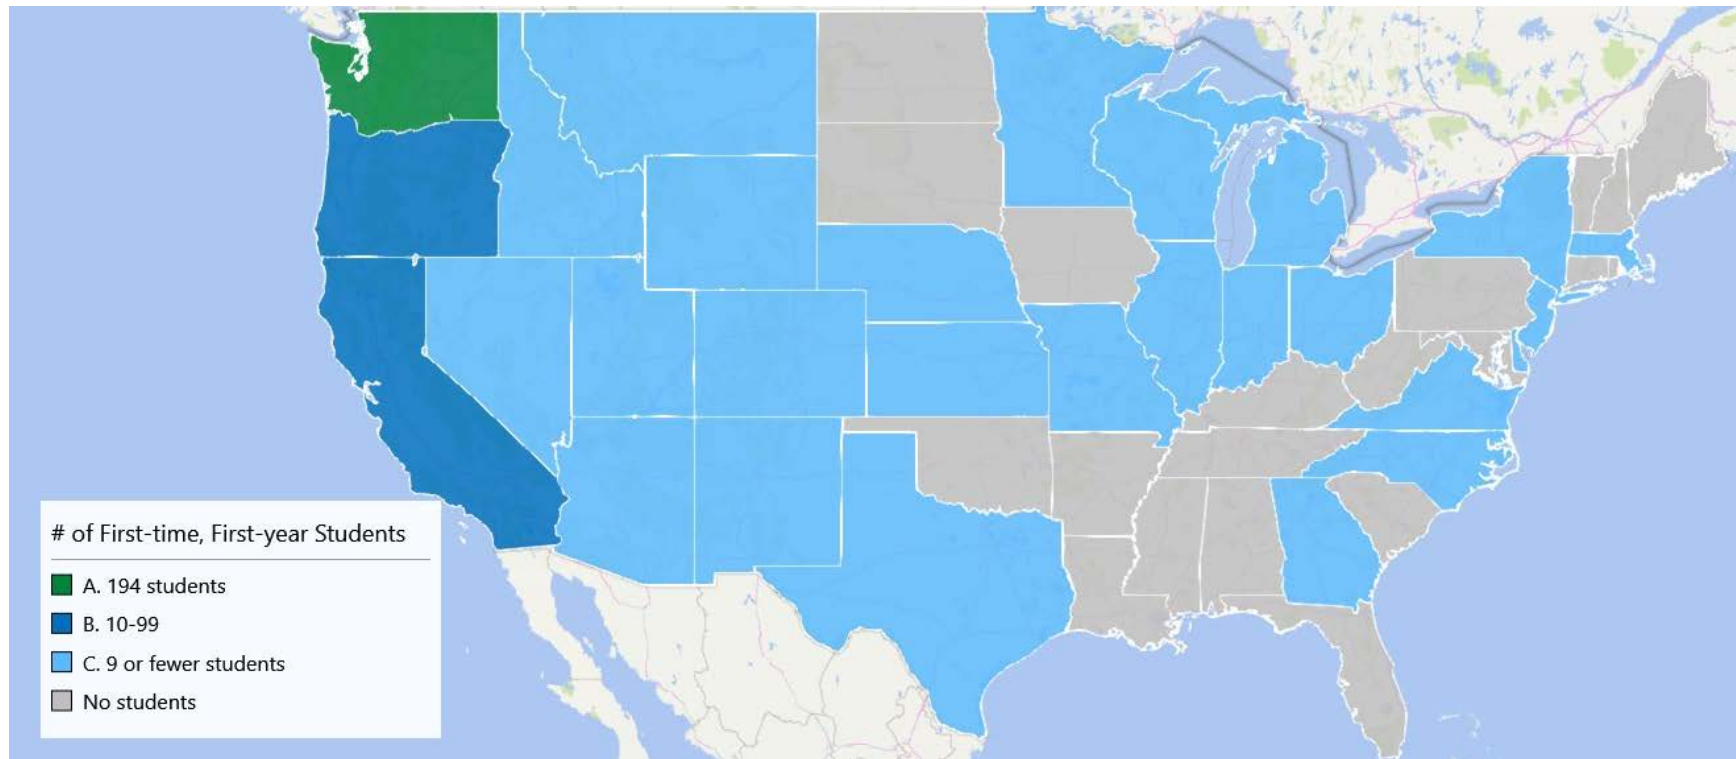

Geographic origin of First-time, First-year Evergreen Students (*at time of application*)

Fall 2018 (N=309)

Map shows distribution of students from U.S. states except Hawaii (N=5) and Alaska (N=<5). Students from Washington DC and U.S. territories or military bases are not displayed (N=0). Students of international origin (N=<5) are not displayed.