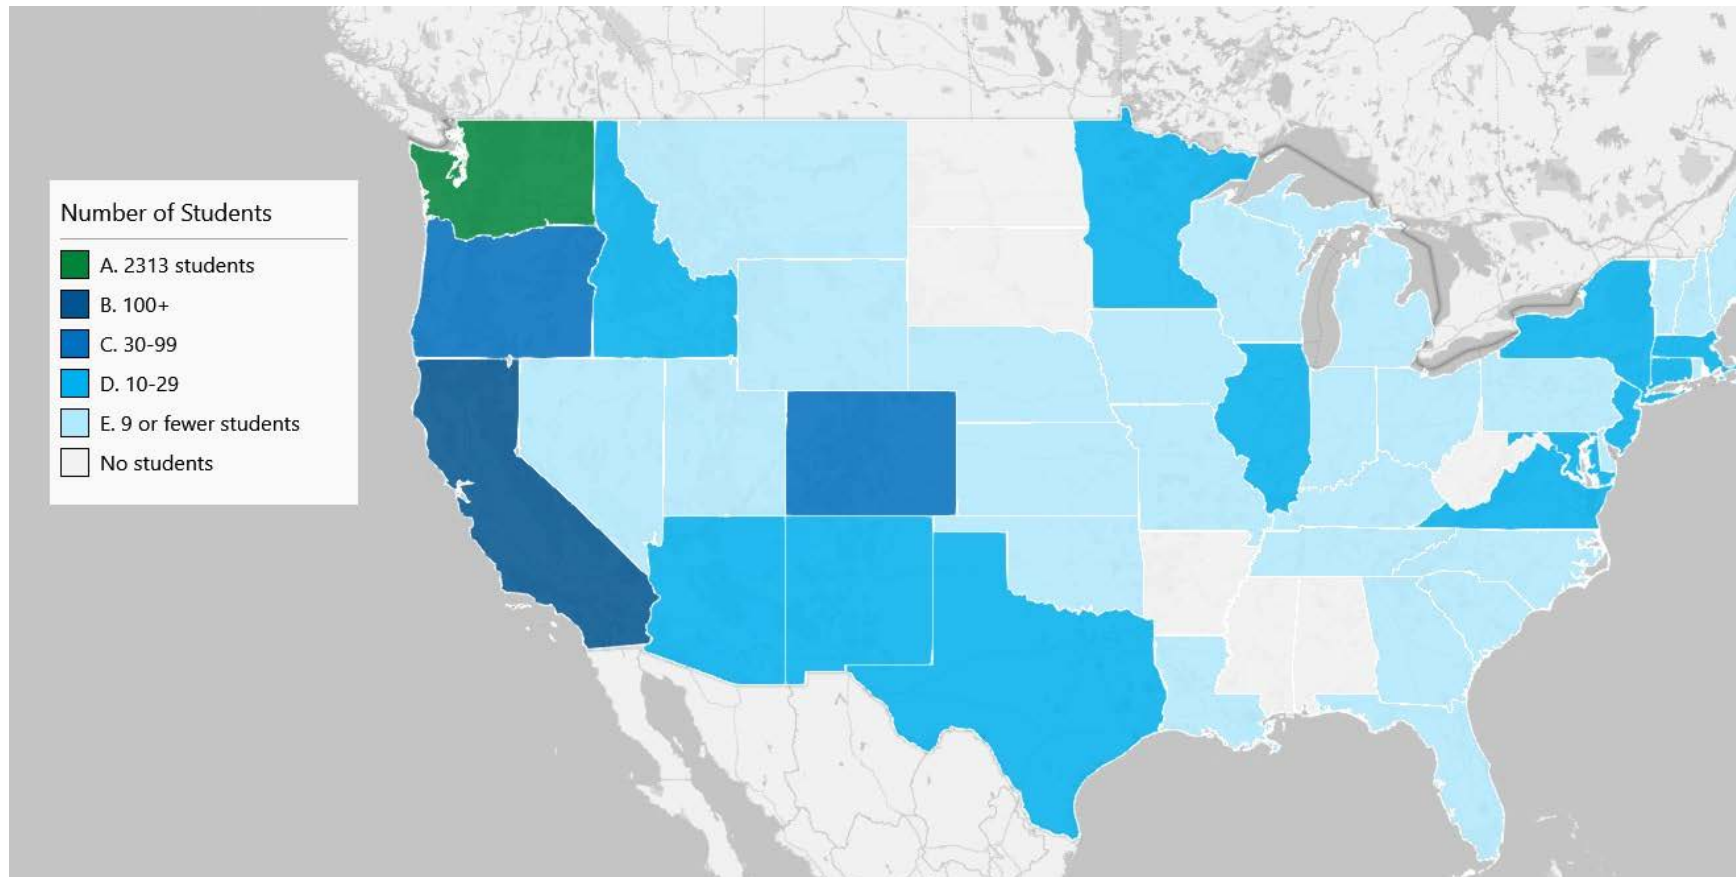

Geographic origin of Degree Seeking Evergreen Undergraduates (*at time of application*)

Fall 2018 (N=2962)

Map shows distribution of students from U.S. states except Hawaii (N=15) and Alaska (N=16). Students from Washington DC and U.S. territories or military bases are not displayed (N=13). Students of international origin (N=12) are not displayed.