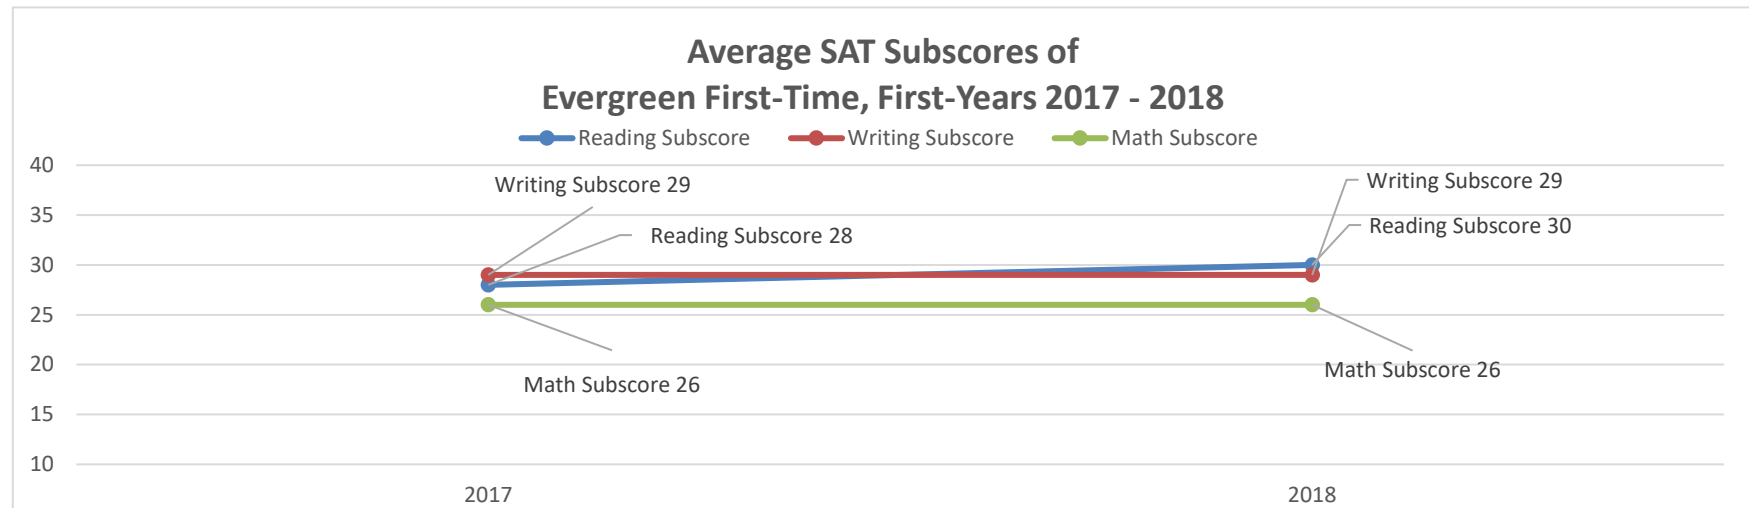

The Evergreen State College FTFY Average SAT Scores

| | 2017 | 2018 |
|------------------------------------|------|------|
| Evidence-based Reading and Writing | 565 | 580 |
| Math | 515 | 524 |

| | 2017 | 2018 |
|------------------|------|------|
| Reading Subscore | 28 | 30 |
| Writing Subscore | 29 | 29 |
| Math Subscore | 26 | 26 |