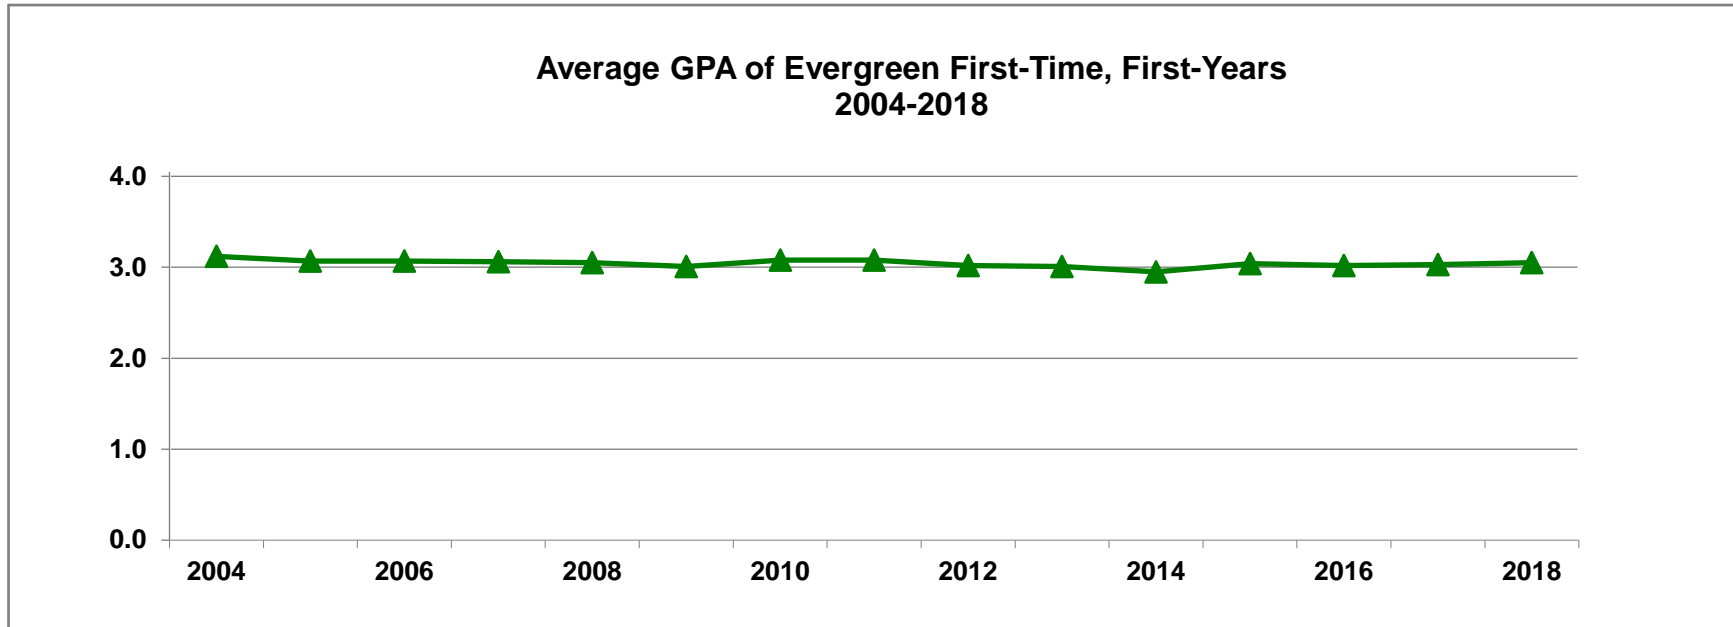

The Evergreen State College
FTFY Average GPA

	2004	2005	2006	2007	2008	2009	2010	2011	2012	2013	2014	2015
GPA	3.12	3.07	3.07	3.06	3.05	3.01	3.08	3.08	3.02	3.01	2.95	3.04

	2016	2017	2018
GPA	3.02	3.03	3.05