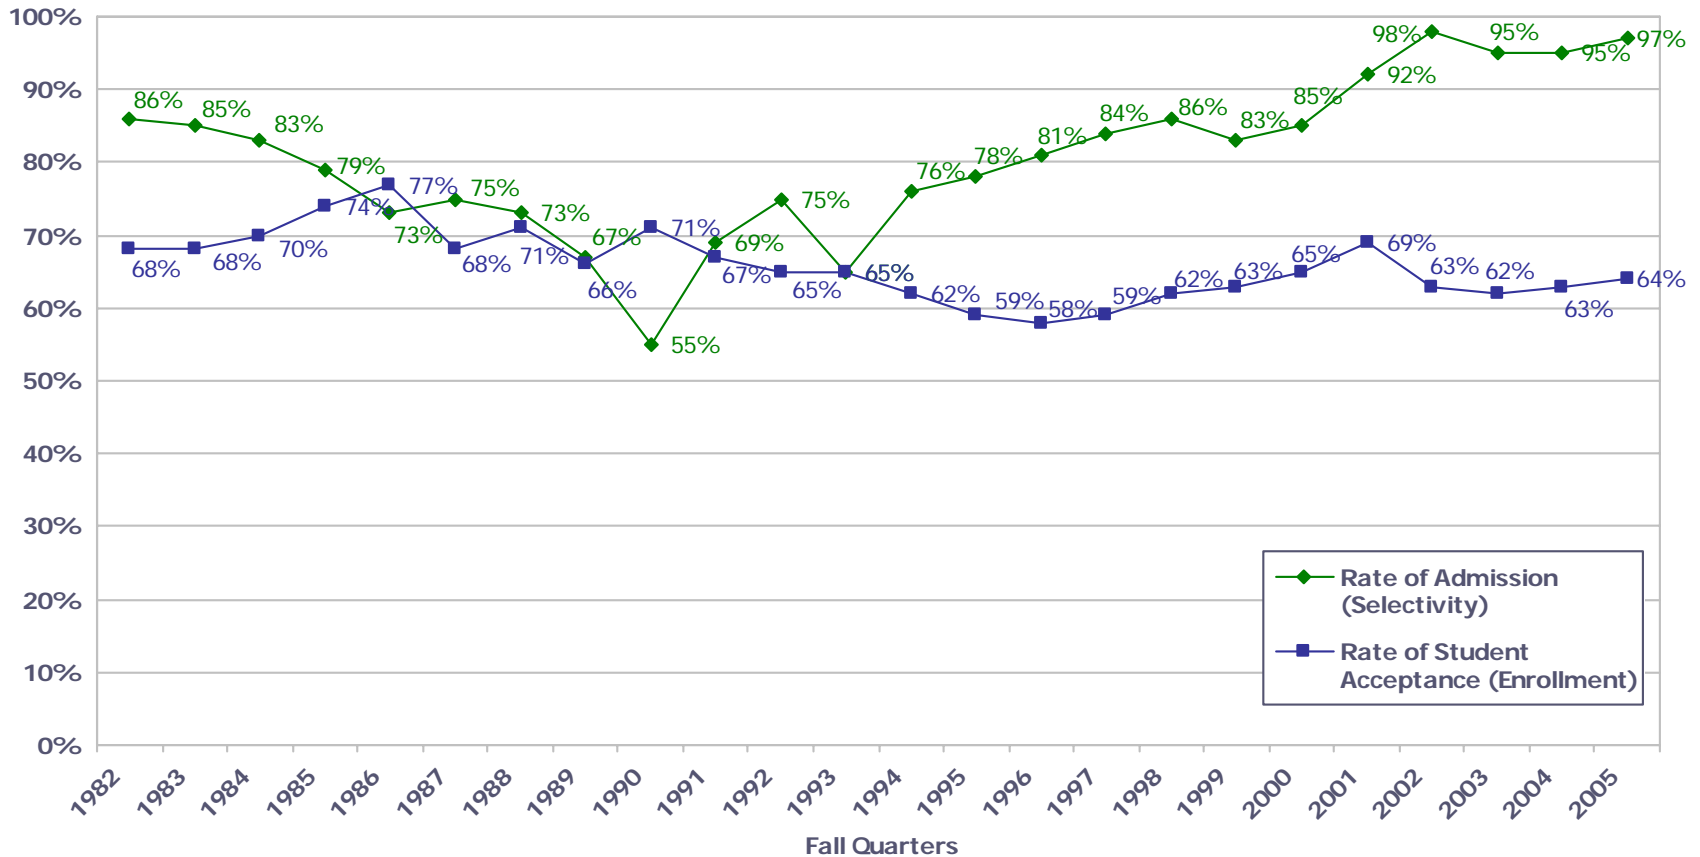

Selectivity and Enrollment Rates Transfer Applicants*

* Beginning 2001, includes returning Evergreen students with new transfer credits.