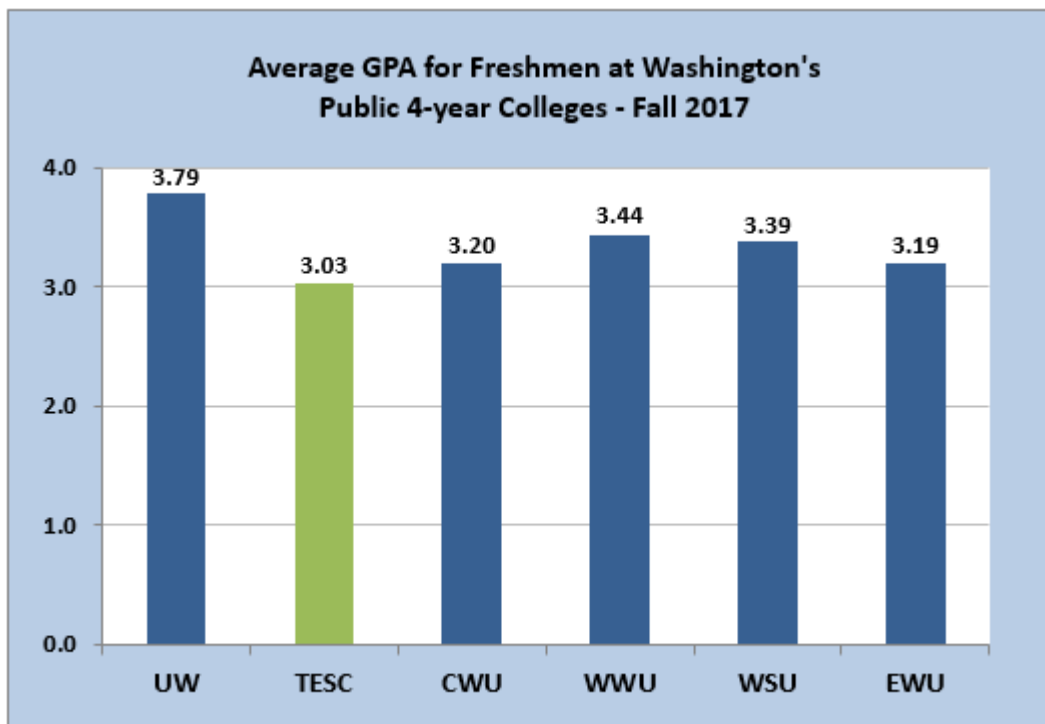

SAT Scores and GPAs for Entering Freshmen at Washington's Public Baccalaureate Institutions

Of freshmen entering Washington's six public baccalaureate institutions fall 2017, Evergreen's middle 50% scored lower on the verbal SAT than those at the UW, comparably to those at WWU & WSU, and higher than those at CWU, and EWU. Evergreen freshmen consistently score at or near the top of this peer group on the verbal SAT. On the math SAT, Evergreen's middle 50% scored higher than new freshmen at CWU and EWU and lower than freshmen at UW, WWU, and WSU. This ranking is also fairly consistent over time, reflecting the reality that as a liberal arts college Evergreen may be more of a magnet for students whose verbal skills are strong relative to their quantitative skills.

Source: The Princeton Review (<http://www.princetonreview.com/>) - April 12 2018

The average GPA of entering freshmen at Evergreen is historically below that of entering freshmen at our peer institutions.