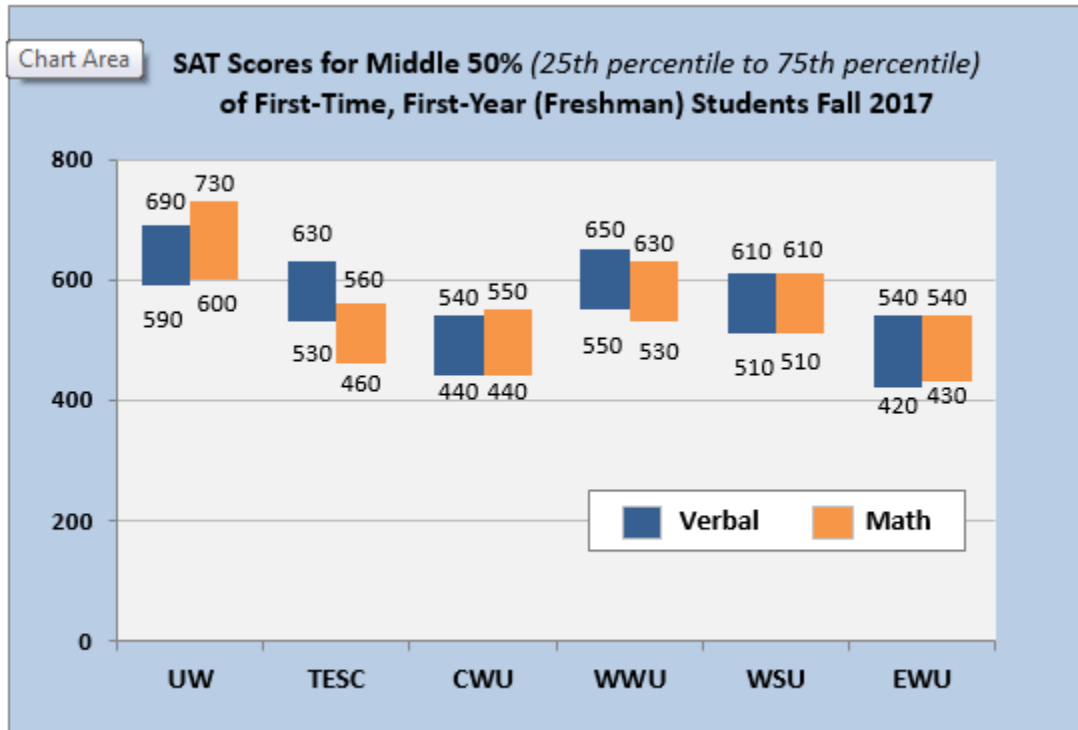

SAT Scores and GPAs for Entering Freshmen at Washington's Public Baccalaureate Institutions

Of freshmen entering Washington's six public baccalaureate institutions fall 2017, Evergreen's middle 50% scored lower on the verbal SAT than those at the UW, comparably to those at WWU & WSU, and higher than those at CWU, and EWU. Evergreen freshmen consistently score at or near the top of this peer group on the verbal SAT. On the math SAT, Evergreen's middle 50% scored higher than new freshmen at CWU and EWU and lower than freshmen at UW, WWU, and WSU. This ranking is also fairly consistent over time, reflecting the reality that as a liberal arts college Evergreen may be more of a magnet for students whose verbal skills are strong relative to their quantitative skills.

Source: The Princeton Review (<http://www.princetonreview.com/>) - April 12 2018

The average GPA of entering freshmen at Evergreen is historically below that of entering freshmen at our peer institutions.