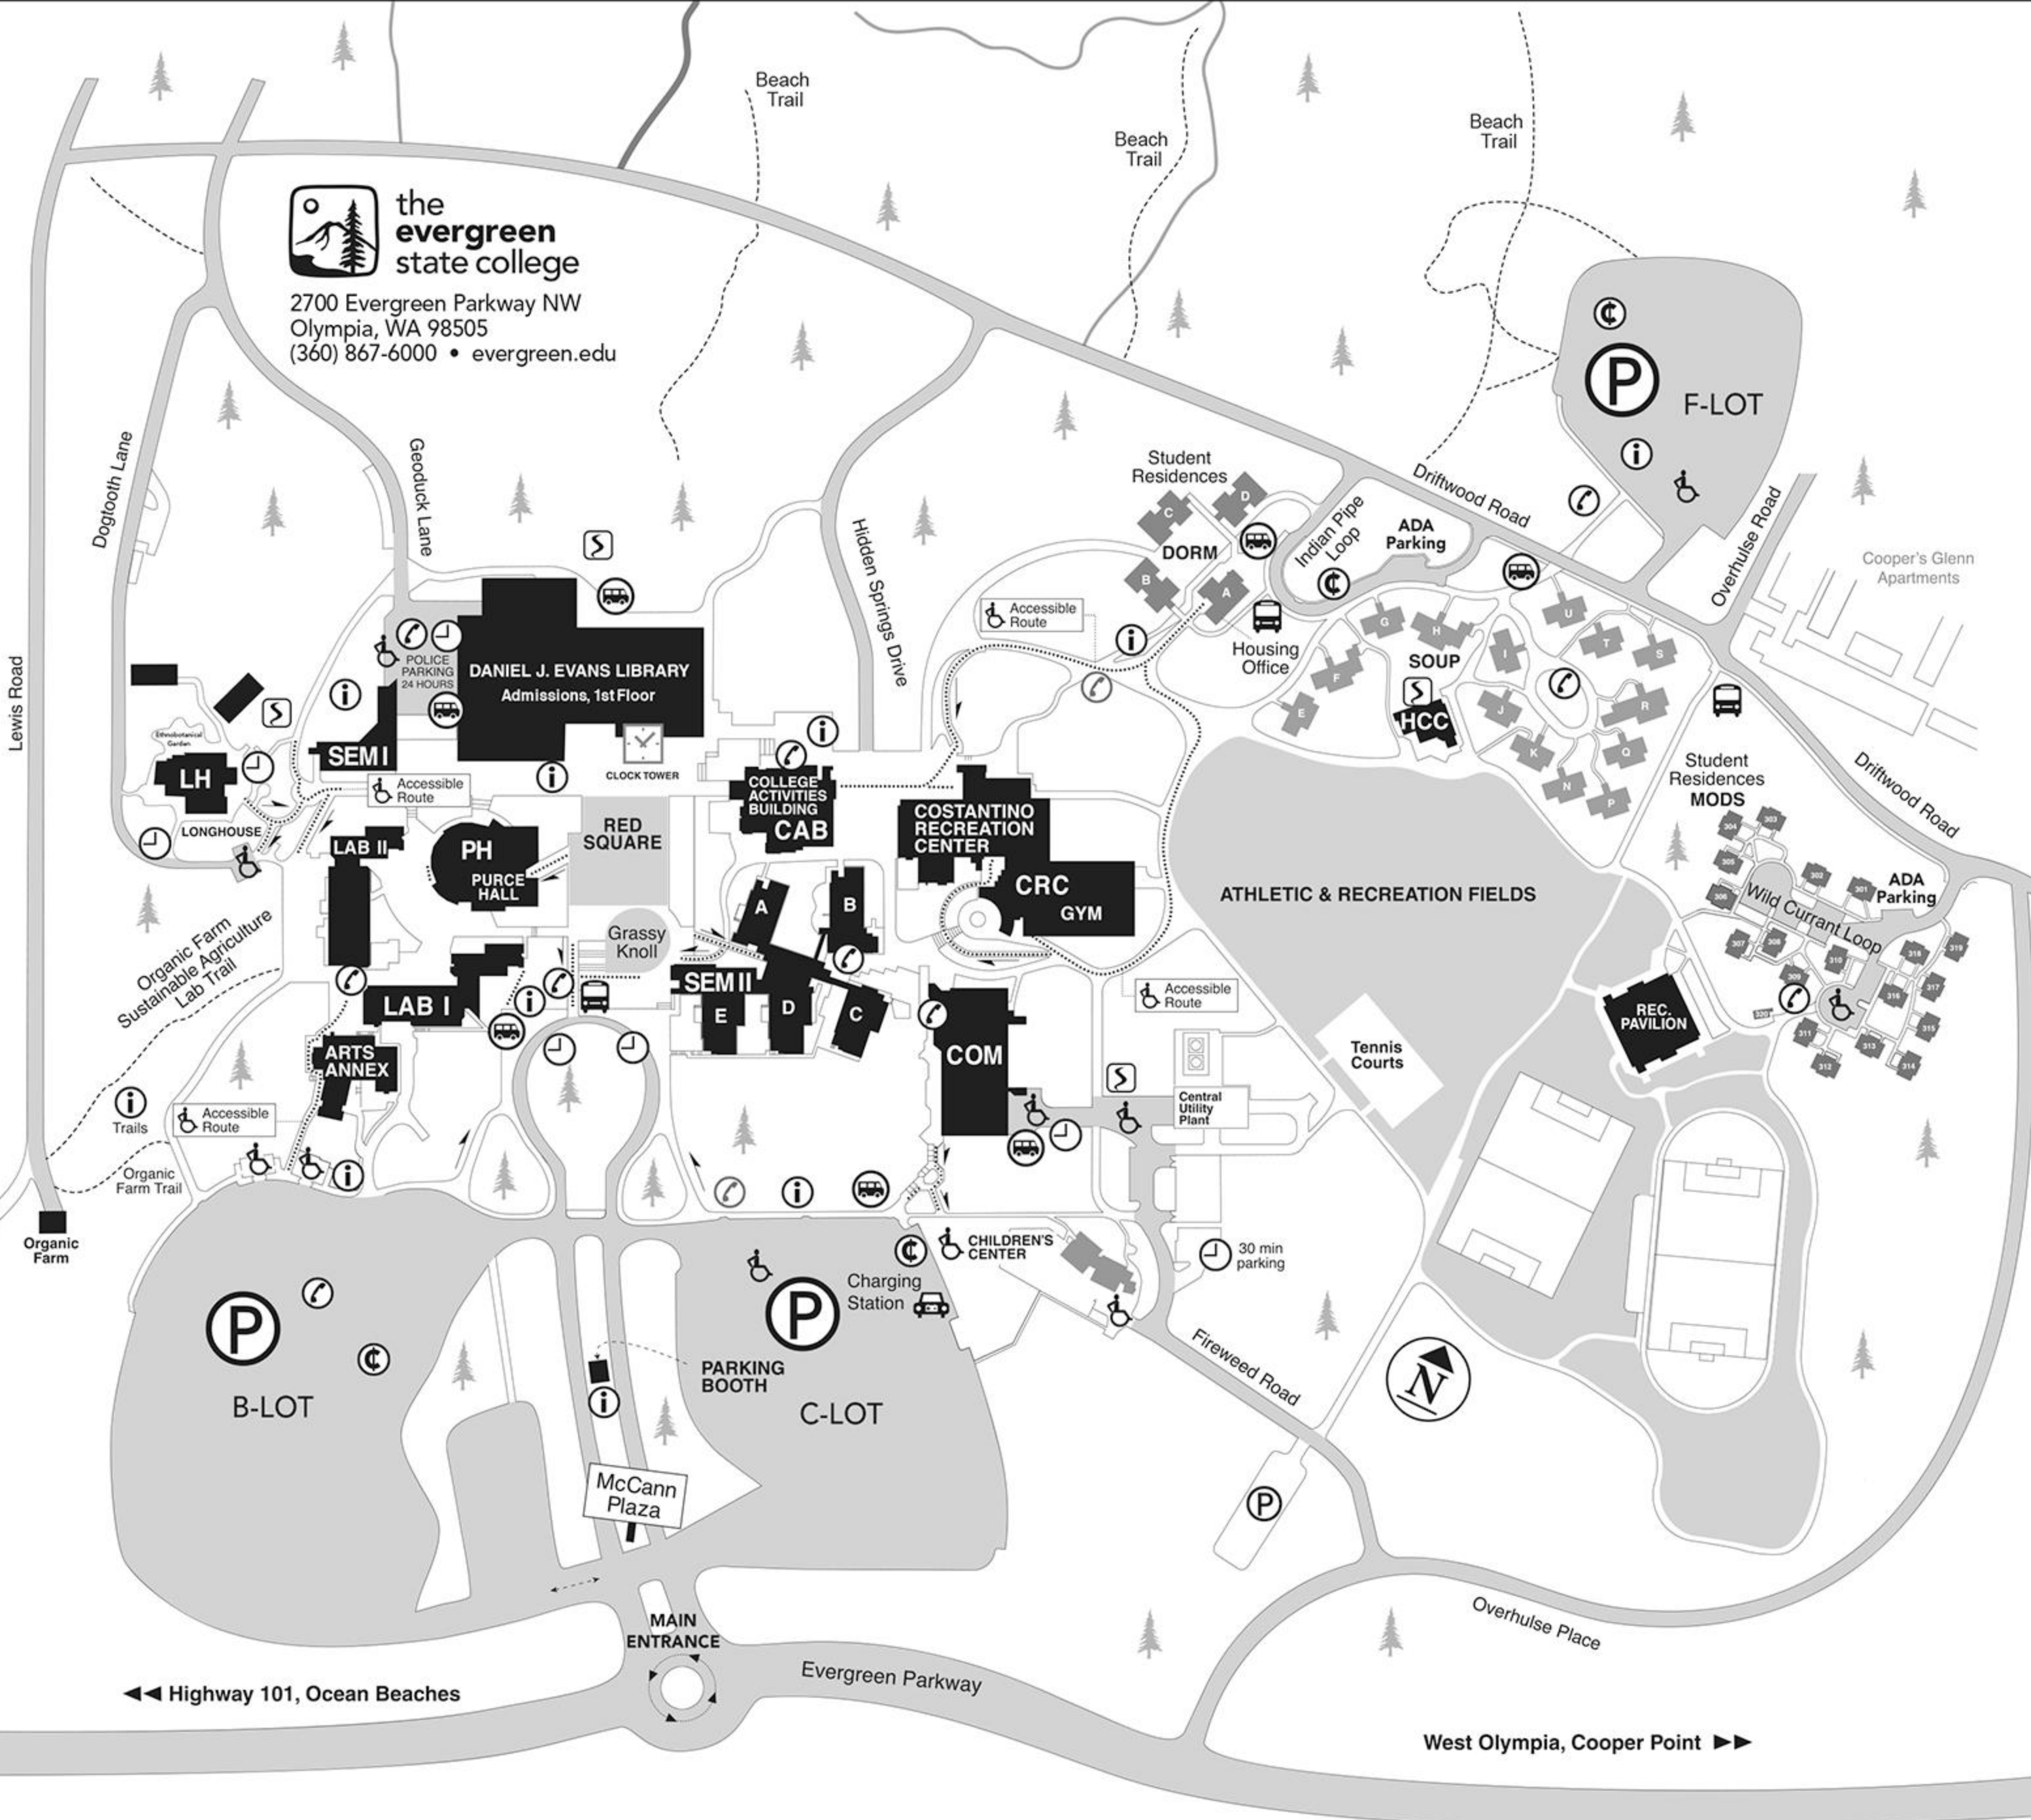

**the  
evergreen  
state college**

2700 Evergreen Parkway NW  
Olympia, WA 98505  
(360) 867-6000 • evergreen.edu

◀◀ Highway 101, Ocean Beaches

West Olympia, Cooper Point ▶▶