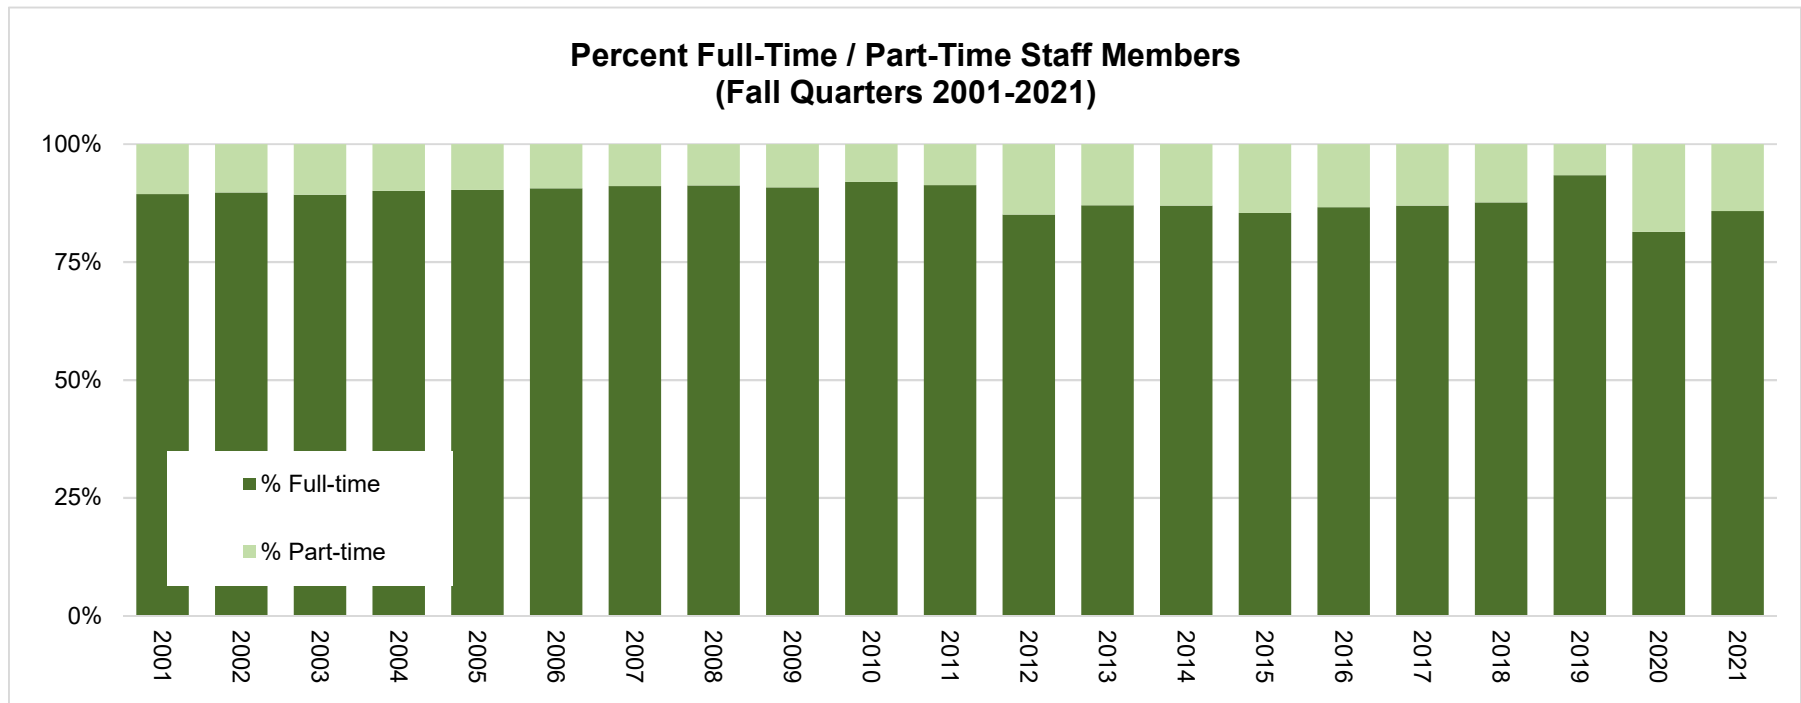

**The Evergreen State College
Full-Time / Part-Time Staff Members**

	2001	2002	2003	2004	2005	2006	2007	2008	2009	2010	2011
Total Staff	462	468	483	495	505	502	517	536	513	497	483
Full-time (N)	413	420	431	446	456	455	471	489	466	457	441
Part-time (N)	49	48	52	49	49	47	46	47	47	40	42
% Full-time	89%	90%	89%	90%	90%	91%	91%	91%	91%	92%	91%
% Part-time	11%	10%	11%	10%	10%	9%	9%	9%	9%	8%	9%

	2012	2013	2014	2015	2016	2017	2018	2019	2020	2021
Total Staff	528	531	528	534	554	551	502	456	499	443
Full-time (N)	449	462	459	456	480	479	440	426	406	380
Part-time (N)	79	69	69	78	74	72	62	30	93	63
% Full-time	85%	87%	87%	85%	87%	87%	88%	93%	81%	86%
% Part-time	15%	13%	13%	15%	13%	13%	12%	7%	19%	14%