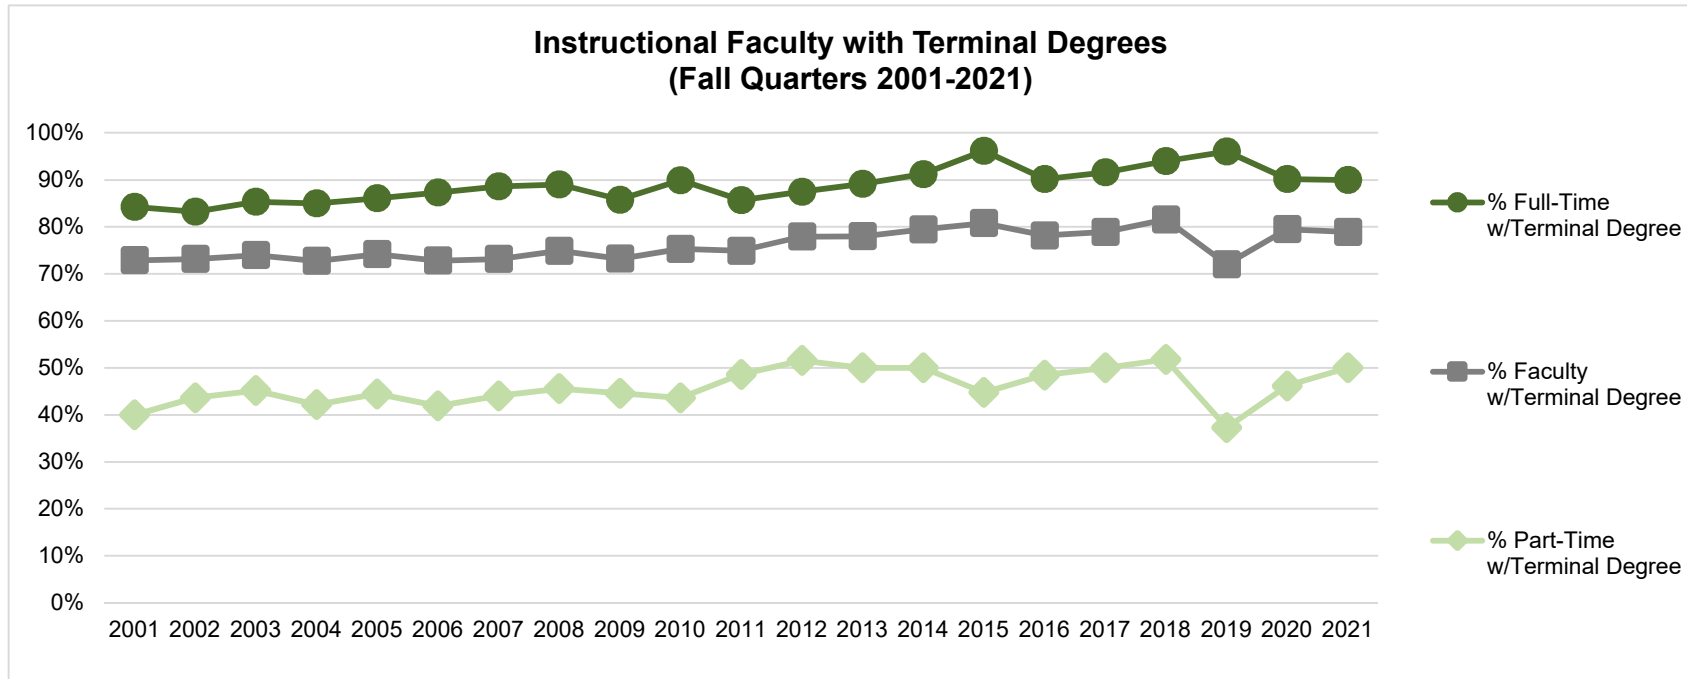

## The Evergreen State College Instructional Faculty with Terminal Degrees

	2001	2002	2003	2004	2005	2006	2007	2008	2009	2010
Faculty w/Terminal Degree (N)	156	158	162	163	164	169	177	182	178	186
Full-Time w/Terminal Degree (N)	134	134	134	136	136	138	140	146	145	152
Part-Time w/Terminal Degree (N)	22	24	28	27	28	31	37	36	33	34
% Faculty w/Terminal Degree	73%	73%	74%	73%	74%	73%	73%	75%	73%	75%
% Full-Time w/Terminal Degree	84%	83%	85%	85%	86%	87%	89%	89%	86%	90%
% Part-Time w/Terminal Degree	40%	44%	45%	42%	44%	42%	44%	46%	45%	44%

	2011	2012	2013	2014	2015	2016	2017	2018	2019	2020	2021
Faculty w/Terminal Degree (N)	185	187	181	178	181	179	176	155	134	128	131
Full-Time w/Terminal Degree (N)	150	154	148	146	151	147	142	126	122	110	108
Part-Time w/Terminal Degree (N)	35	33	33	32	30	32	34	29	22	18	23
% Faculty w/Terminal Degree	75%	78%	78%	79%	81%	78%	79%	82%	72%	80%	79%
% Full-Time w/Terminal Degree	86%	88%	89%	91%	96%	90%	92%	94%	96%	90%	90%
% Part-Time w/Terminal Degree	49%	52%	50%	50%	45%	48%	50%	52%	37%	46%	50%