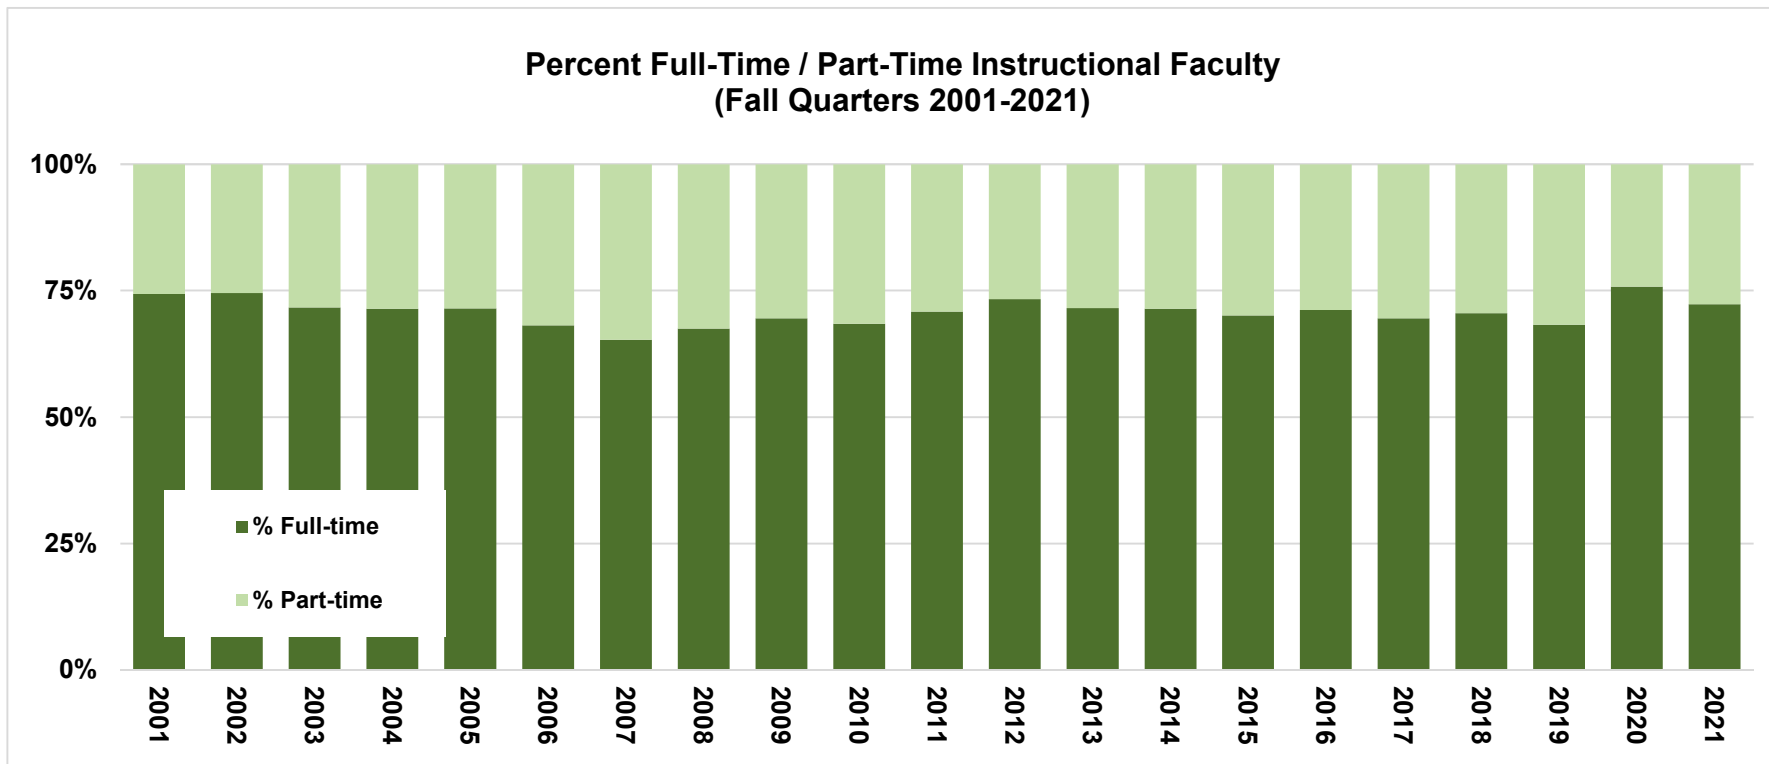

**The Evergreen State College
Full-Time / Part-Time Instructional Faculty**

	2001	2002	2003	2004	2005	2006	2007	2008	2009	2010	2011
Total Faculty	214	216	219	224	221	232	242	243	243	247	247
Full-time (N)	159	161	157	160	158	158	158	164	169	169	175
Part-time (N)	55	55	62	64	63	74	84	79	74	78	72
% Full-time	74%	75%	72%	71%	71%	68%	65%	67%	70%	68%	71%
% Part-time	26%	25%	28%	29%	29%	32%	35%	33%	30%	32%	29%