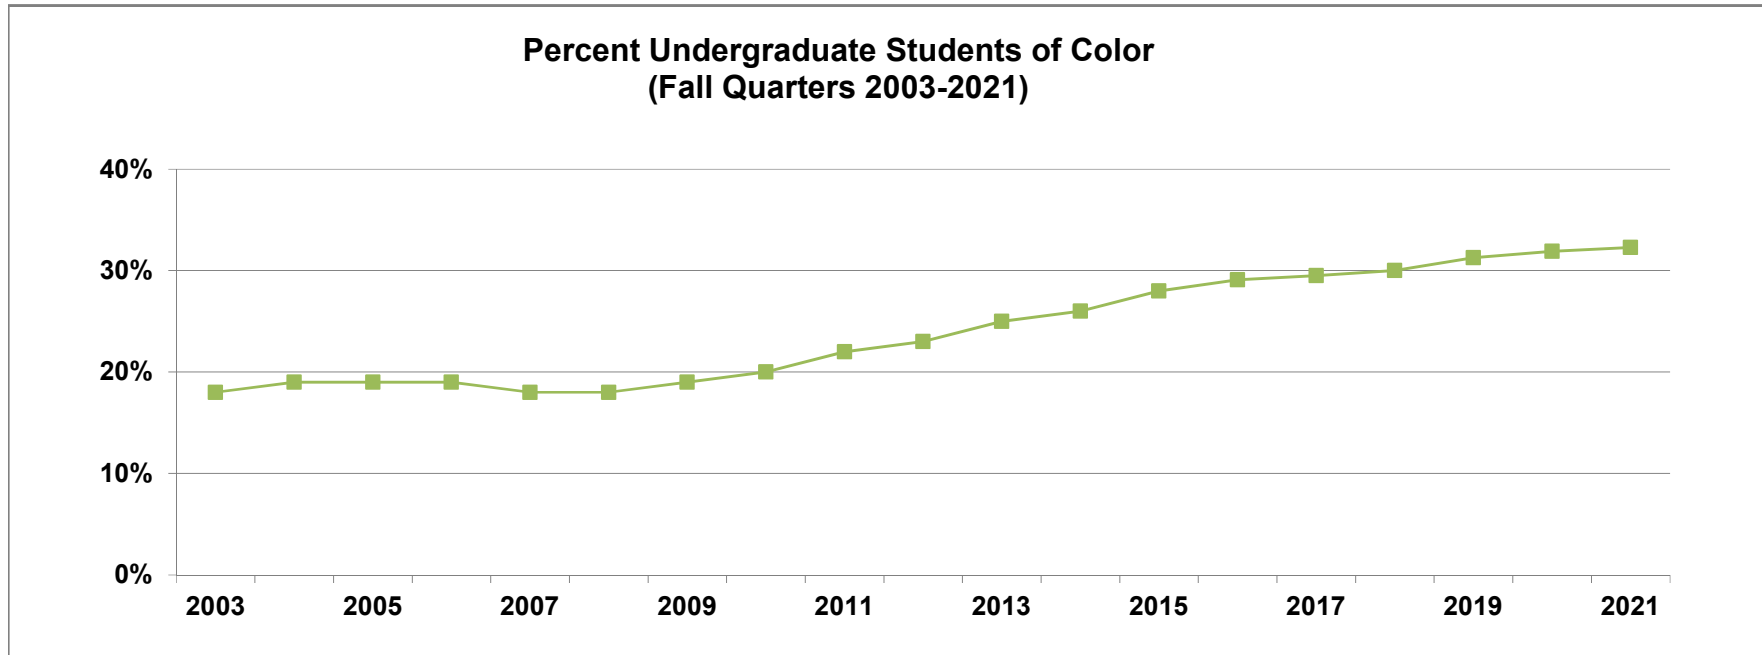

The Evergreen State College Percent Undergraduate Students of Color

	2001	2002	2003	2004	2005	2006	2007	2008	2009	2010	2011	2012	2013	2014	2015
% UG Students of Color	18%	18%	18%	19%	19%	19%	18%	18%	19%	20%	22%	23%	25%	26%	28%
# UG Students of Color	721	738	720	776	774	761	778	788	866	899	969	970	1003	1003	1100
	2016	2017	2018	2019	2020	2021									
% UG Students of Color	29%	30%	30%	31.3%	32%	32%									
# UG Students of Color	1101	1065	904	806	663	597									