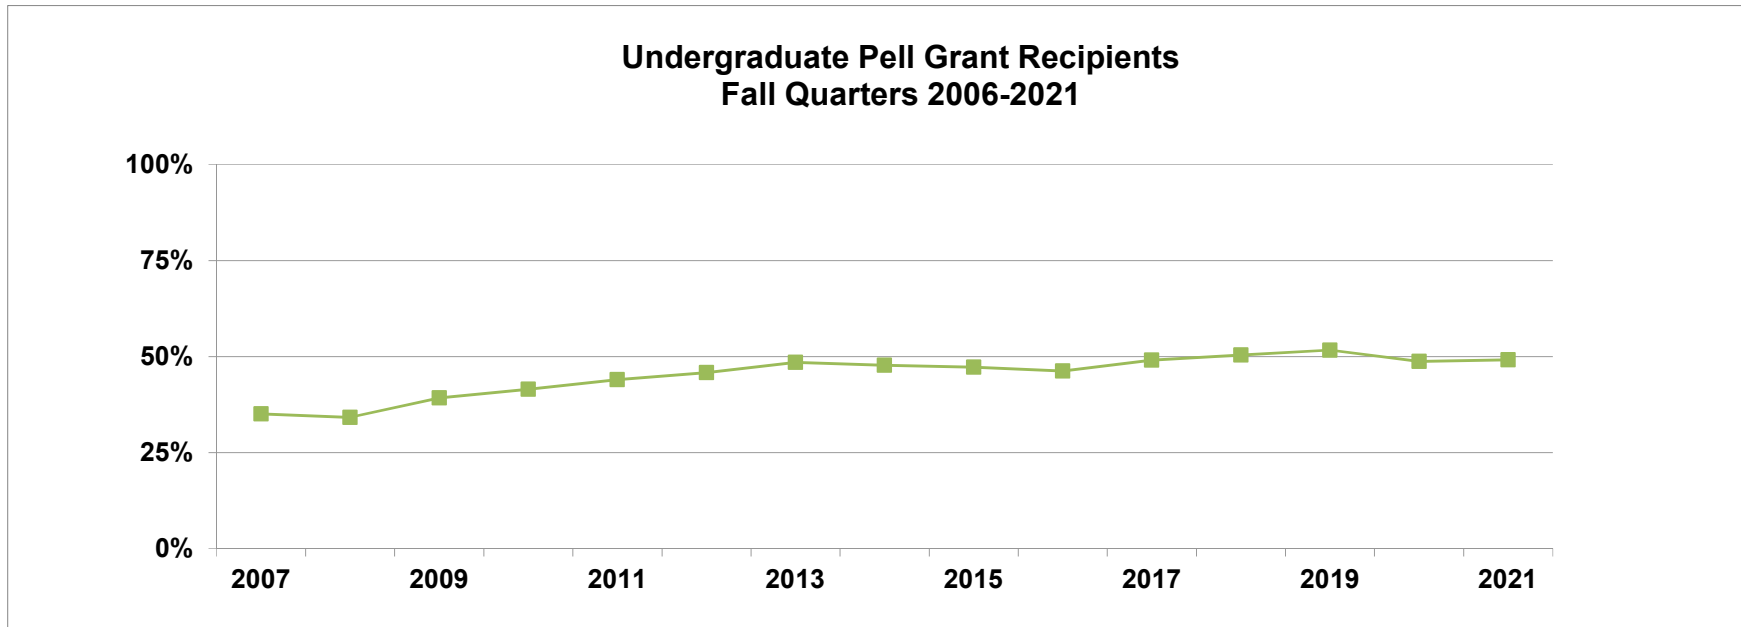

## The Evergreen State College Undergraduate Pell Grant Recipients

	2005	2006	2007	2008	2009	2010	2011	2012	2013	2014	2015	2016	2017
<b>Total UG Students</b>	<b>4171</b>	<b>4124</b>	<b>4282</b>	<b>4364</b>	<b>4551</b>	<b>4489</b>	<b>4467</b>	<b>4193</b>	<b>4087</b>	<b>3878</b>	<b>3872</b>	<b>3787</b>	<b>3610</b>
Total Pell Recip	1681	1464	1501	1490	1786	1861	1963	1919	1981	1852	1830	1749	1771
% Pell Recip	40.3%	35.5%	35.1%	34.1%	39.2%	41.5%	43.9%	45.8%	48.5%	47.8%	47.3%	46.2%	49.1%

	2018	2019	2020	2021
<b>Total UG Students</b>	<b>3018</b>	<b>2576</b>	<b>2080</b>	<b>1849</b>
Total Pell Recip	1521	1331	1013	908
% Pell Recip	50.4%	51.7%	48.7%	49.1%