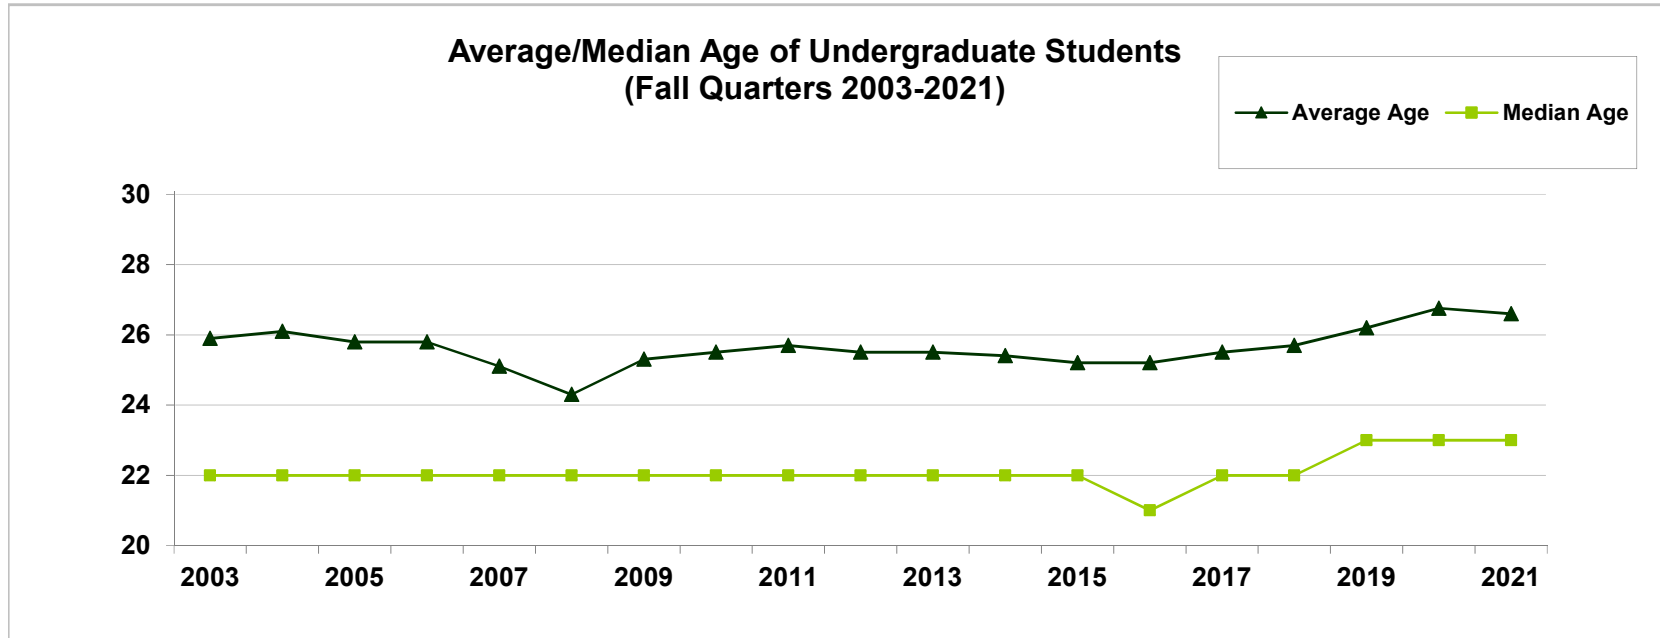

The Evergreen State College Average/Median Age of Undergraduate Students

Average Age	2001	2002	2003	2004	2005	2006	2007	2008	2009	2010	2011	2012	2013	2014	2015
	25.9	26.1	25.9	26.1	25.8	25.8	25.1	24.3	25.3	25.5	25.7	25.5	25.5	25.4	25.2
Median Age	22	22	22	22	22	22	22	22	22	22	22	22	22	22	22
Average Age	2016	2017	2018	2019	2020	2021									
	25.2	25.5	25.7	26.2	26.8	26.6									
Median Age	21	22	22	23	23	23									