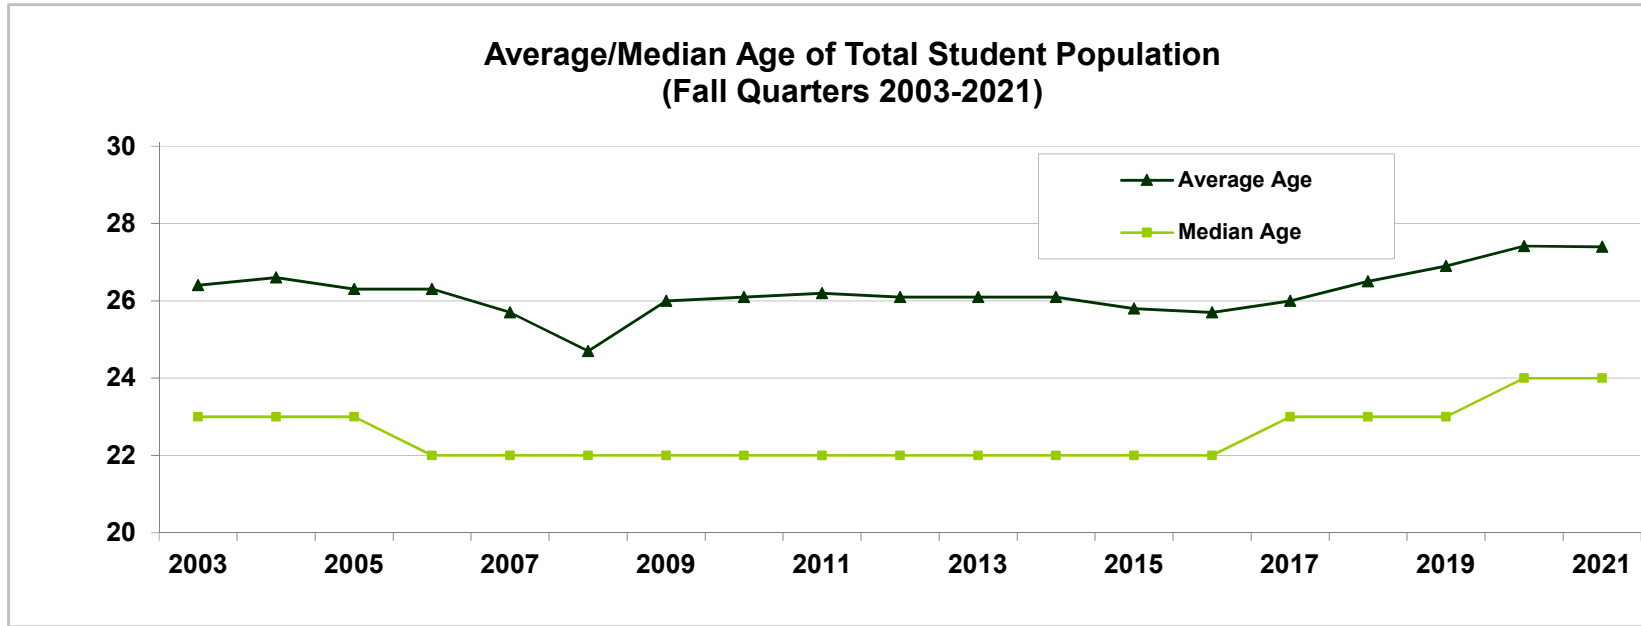

The Evergreen State College Average/Median Age of Total Student Population

Average Age	2001	2002	2003	2004	2005	2006	2007	2008	2009	2010	2011	2012	2013	2014	2015
Median Age	23	23	23	23	23	22	22	22	22	22	22	22	22	22	22
Average Age	2016	2017	2018	2019	2020	2021									
Median Age	22	23	23	23	24	24									