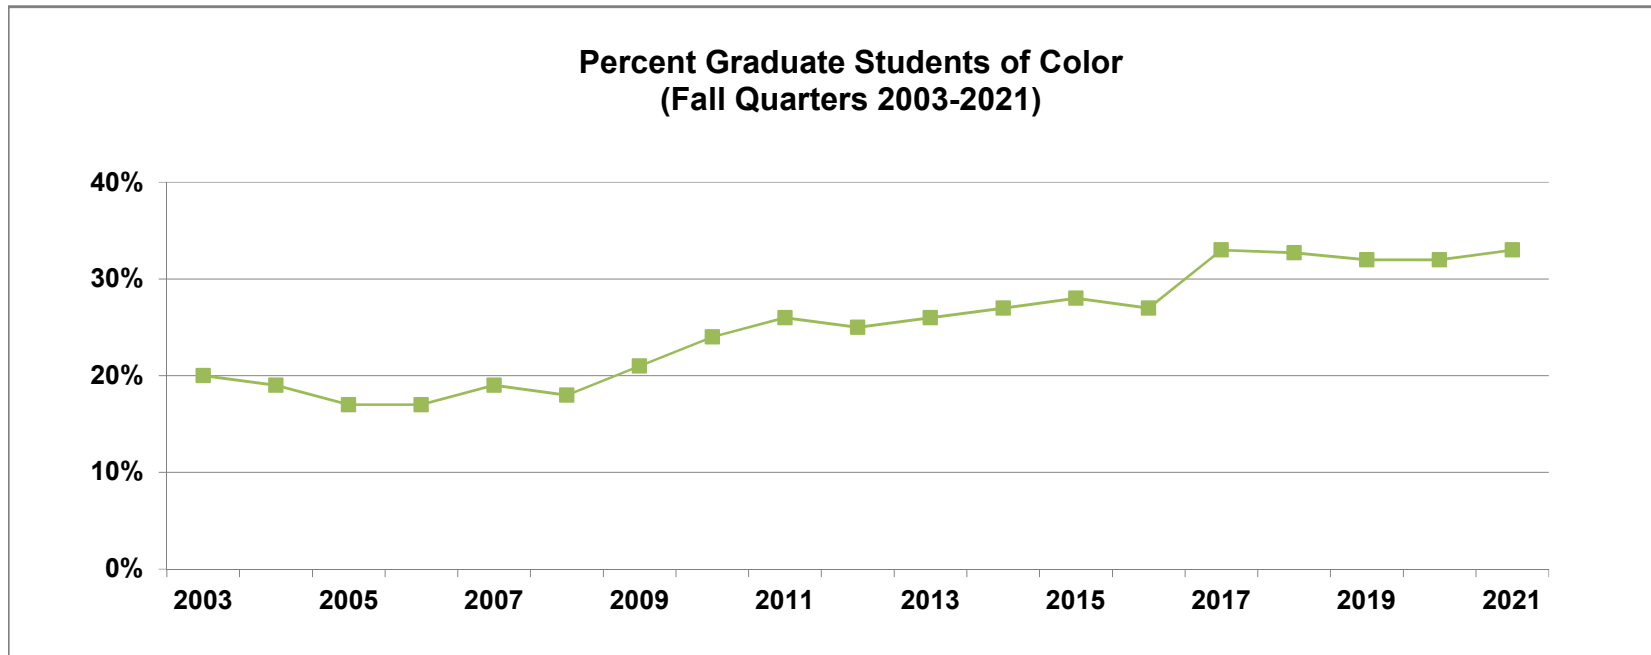

**The Evergreen State College
Percent Graduate Students of Color**

	2001	2002	2003	2004	2005	2006	2007	2008	2009	2010	2011	2012	2013	2014	2015
% Grad Students of Color	12%	20%	20%	19%	17%	17%	19%	18%	21%	24%	26%	25%	26%	27%	28%
# Grad Students of Color	26	57	54	52	51	50	59	58	70	84	84	80	82	91	89
	2016	2017	2018	2019	2020	2021									
% Grad Students of Color	27%	33%	33%	32%	32%	33%									
# Grad Students of Color	82	99	101	89	65	88									