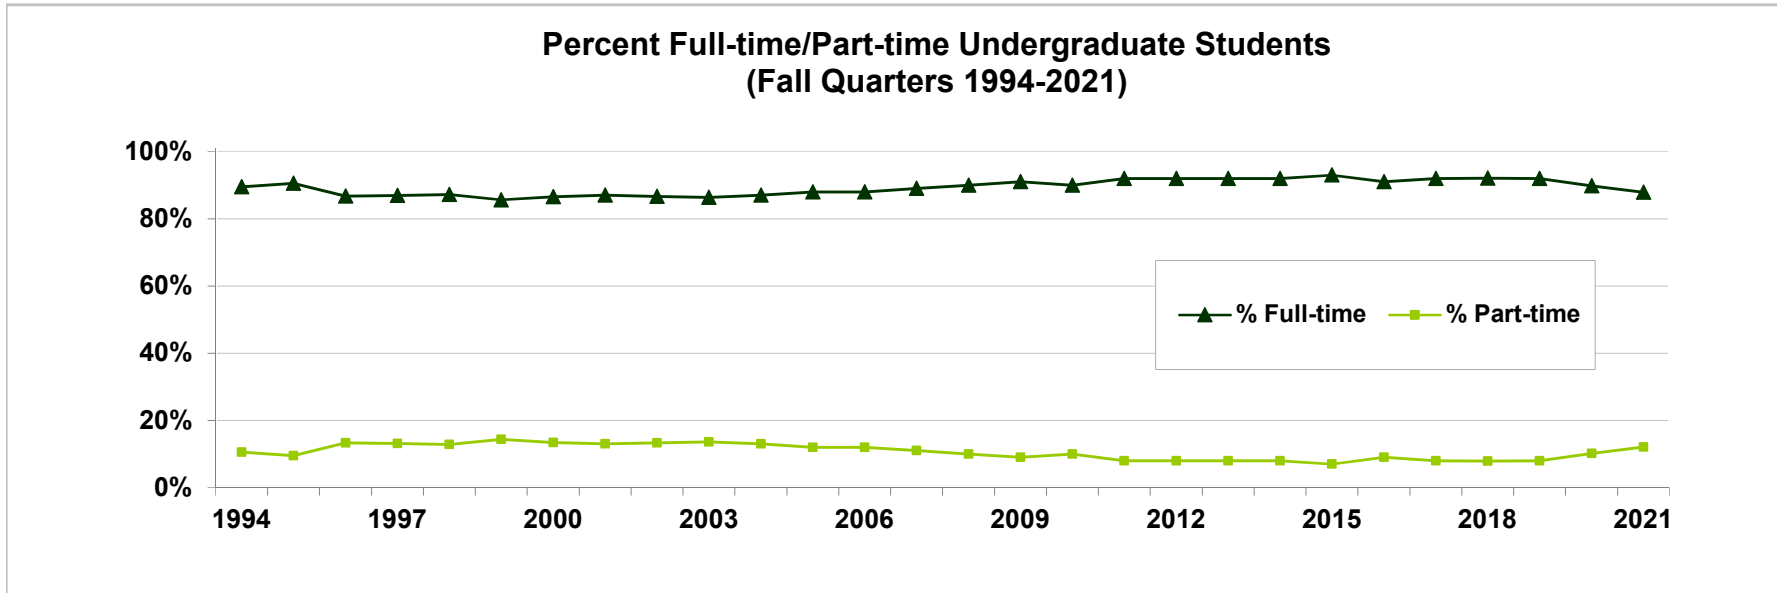

The Evergreen State College Percent Full-time/Part-time Undergraduate Students

Full-time (12-20 credits)
Part-time (<12 credits)

	1992	1993	1994	1995	1996	1997	1998	1999	2000	2001	2002	2003	2004	2005	2006
Full-time N	2886	2866	2980	3087	3026	3313	3429	3301	3377	3486	3537	3546	3600	3655	3617
Part-time N	250	334	351	323	463	499	503	553	524	515	544	557	538	516	507
% Full-time	92%	90%	89%	91%	87%	87%	87%	86%	87%	87%	87%	86%	87%	88%	88%
% Part-time	8%	10%	11%	9%	13%	13%	13%	14%	13%	13%	13%	14%	13%	12%	12%
	2007	2008	2009	2010	2011	2012	2013	2014	2015	2016	2017	2018	2019	2020	2021
Full-time N	3802	3943	4119	4046	4090	3872	3766	3555	3585	3458	3330	2781	2366	1868	1625
Part-time N	480	421	432	443	377	321	321	323	287	329	280	237	210	212	224
% Full-time	89%	90%	91%	90%	92%	92%	92%	92%	93%	91%	92%	92%	92%	90%	88%
% Part-time	11%	10%	9%	10%	8%	8%	8%	8%	7%	9%	8%	8%	8%	10%	12%

**The Evergreen State College
Percent Full-time/Part-time Undergraduate Students**

92%
8%