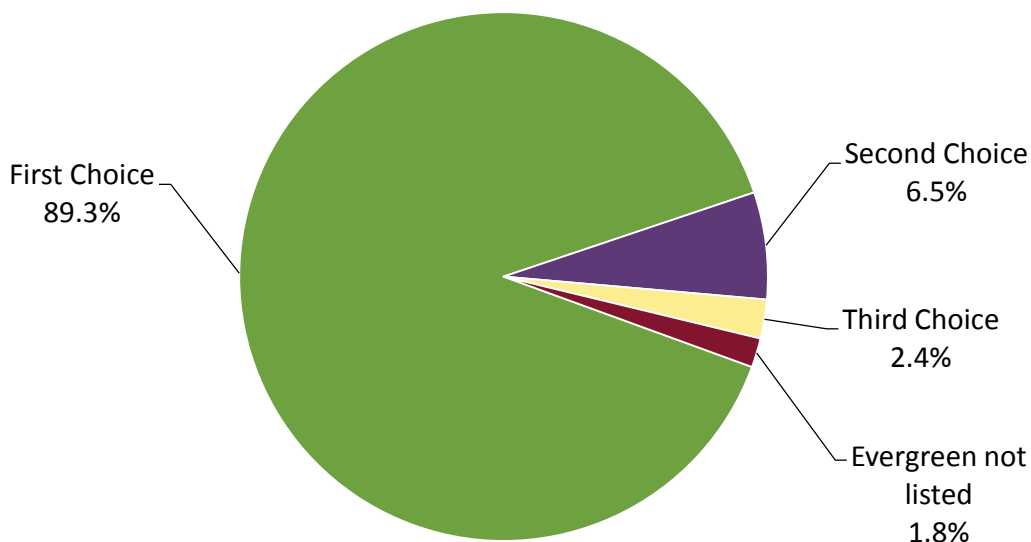

First Choice	Second Choice	Third Choice	Total Mentions	% of total
University of Chicago			1	1	0.3%
University of Colorado - Boulder			1	1	0.3%
University of Minnesota - Twin Cities			1	1	0.3%
University of Nebraska - Lincoln			1	1	0.3%
University of Tulsa			1	1	0.3%
University of Wisconsin - Milwaukee			1	1	0.3%
Walden University			1	1	0.3%
Warren Wilson College			1	1	0.3%
Wellesley College			1	1	0.3%
				482	

Was Evergreen the Student's First, Second, Third, or Lower Choice of College?

89% of students indicated that Evergreen was their first choice of college, 7% listed Evergreen as their second choice, 2% listed Evergreen as their third choice, and 2% didn't list Evergreen among their top three choices.

Evergreen's Ranking by Transfer Respondents

Was Evergreen Students' First, Second, Third, or Lower Choice of College?

Ranking of Evergreen among top three choices of colleges

	Transfer students	
	%	N
First Choice	89.3%	300
Second Choice	6.5%	22
Third Choice	2.4%	8
Evergreen not listed	1.8%	6