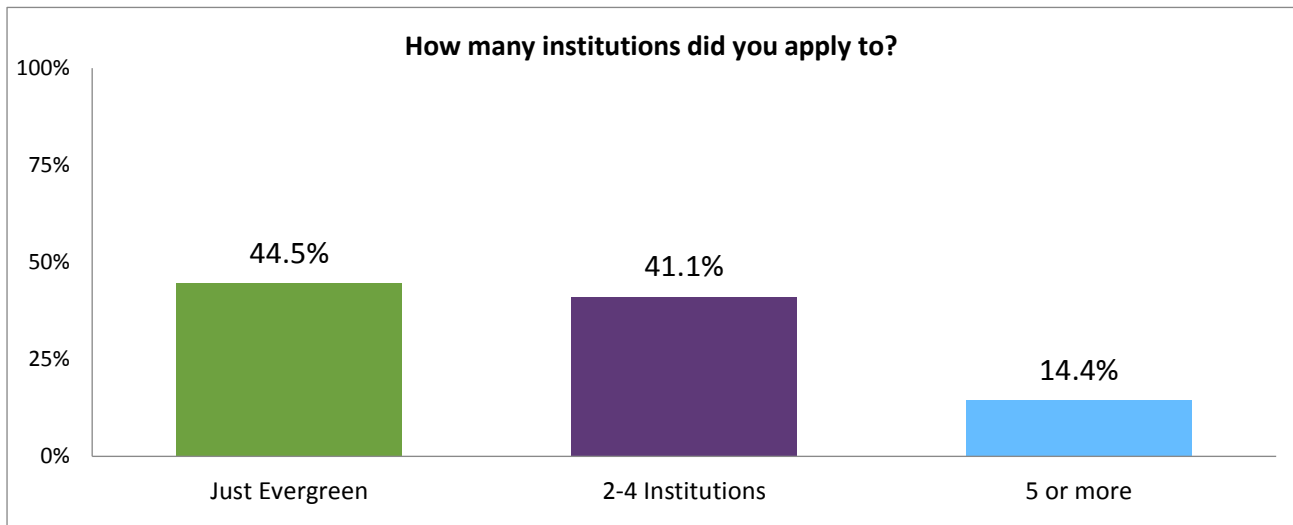

**How many colleges/educational institutions did you apply to?**

A total of 45% of the First-time, First-year students who responded to the survey indicated that they applied only to Evergreen. 41% applied to 2 to 4 institutions, and 14% applied to five or more institutions.

**How many colleges/educational institutions did you apply to?**

	<i>First-time, First-year Students</i>	
	%	N
Just Evergreen	44.5%	157
2-4 Institutions	41.1%	145
5 or more	14.4%	51

**What were your top three choices of college that you applied to?**

45% of the First-time, First-year Students responding to the survey applied only to Evergreen. Of those students that applied to other institutions (N=196), the most frequently mentioned were baccalaureate universities within the Washington, California, or Oregon.