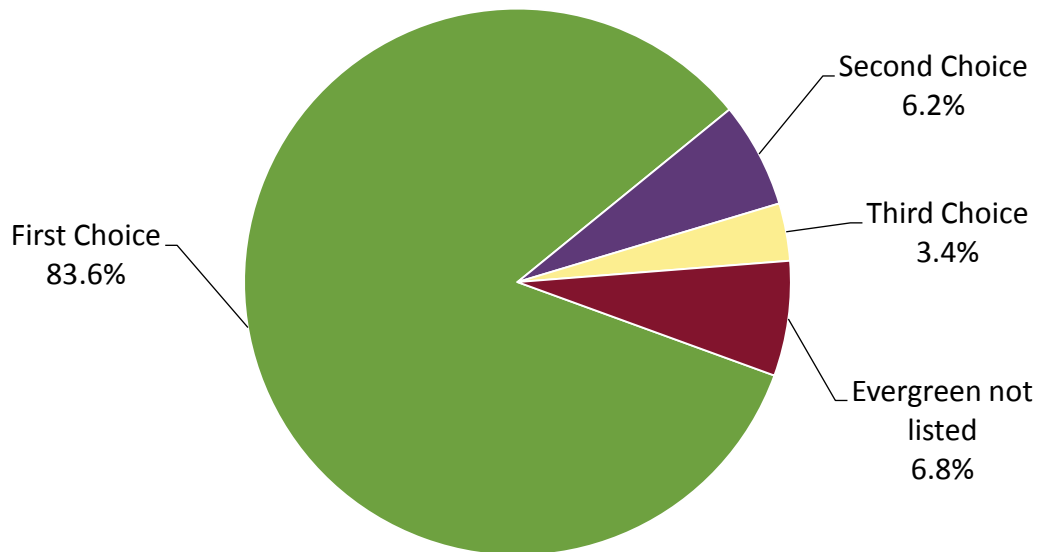

First Choice	Second Choice	Third Choice	Total Mentions	% of total
University of California - Riverside			1	1	0.3%
University of Minnesota Duluth			1	1	0.3%
University of Mississippi			1	1	0.3%
University of Missouri			1	1	0.3%
University of San Diego			1	1	0.3%
University of Texas San Antonio			1	1	0.3%
University of Victoria			1	1	0.3%
University of Arizona			1	1	0.3%
Warren Wilson College			1	1	0.3%

Was Evergreen the Student's First, Second, Third, or Lower Choice of College?

A total of 84% students indicated that Evergreen was their first choice of college, 6% listed Evergreen as their second choice, 3% listed Evergreen as their third choice, and 7% didn't list Evergreen among their top three choices.

Evergreen's Ranking by First-time, First-year Respondents

Was Evergreen Students' First, Second, Third, or Lower Choice of College?

Ranking of Evergreen among top three choices of colleges

First-time, First-year Students

	%	N
First Choice	83.6%	295
Second Choice	6.2%	22
Third Choice	3.4%	12
Evergreen not listed	6.8%	24