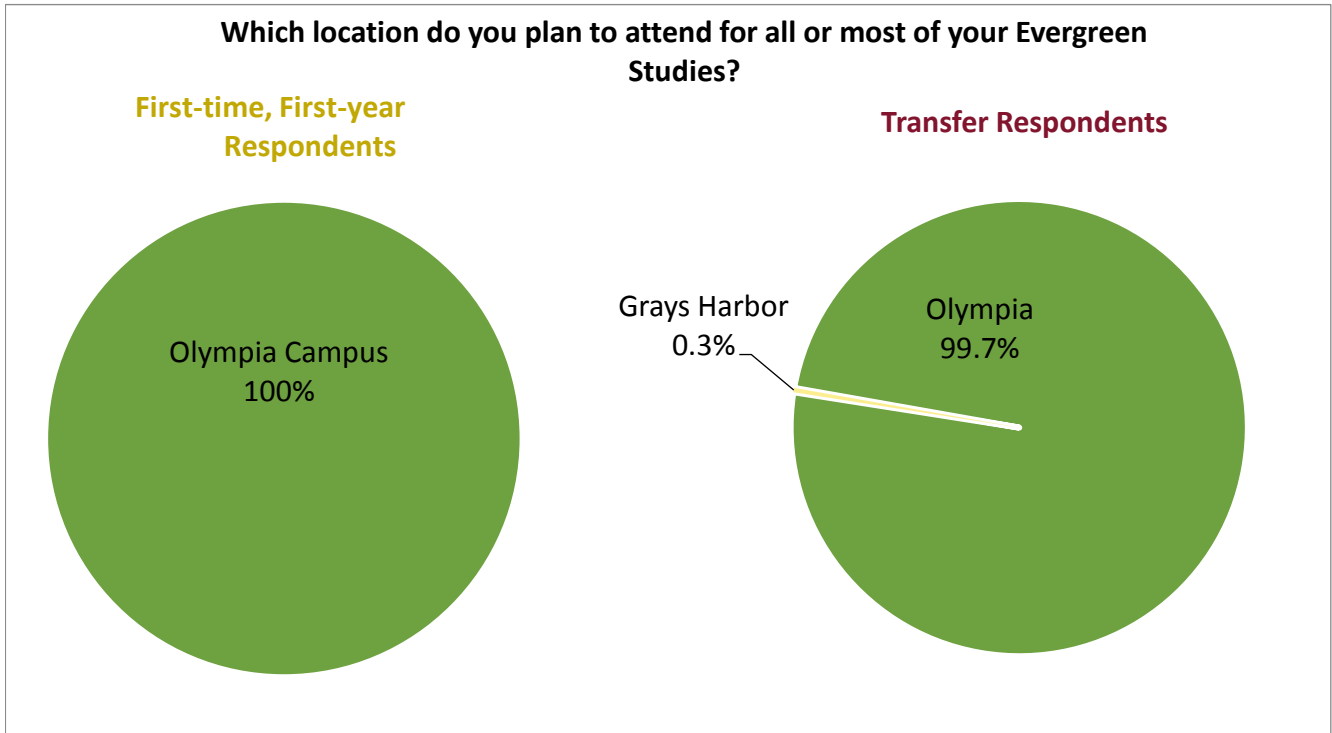

Which location do you plan to attend for all or most of your Evergreen studies?

Students were asked, "Which location do you plan to attend for all or most of your Evergreen studies?" All 368 First-time, First-year (FTFY) respondents plan to attend all or most the time at the Olympia campus. 99.7% of Transfer respondents plan to attend at the Olympia campus, and less than one percent plan to take classes at Grays Harbor.

*Which location do you plan to attend for all or most of your Evergreen studies?**

	FTFY Respondents		Transfer Respondents	
	N	%	N	%
Olympia	368	100%	346	99.7%
Tacoma	0	0%	0	0.0%
Grays Harbor	0	0%	1	0.3%
Tribal Reservation-Based	0	0%	0	0.0%