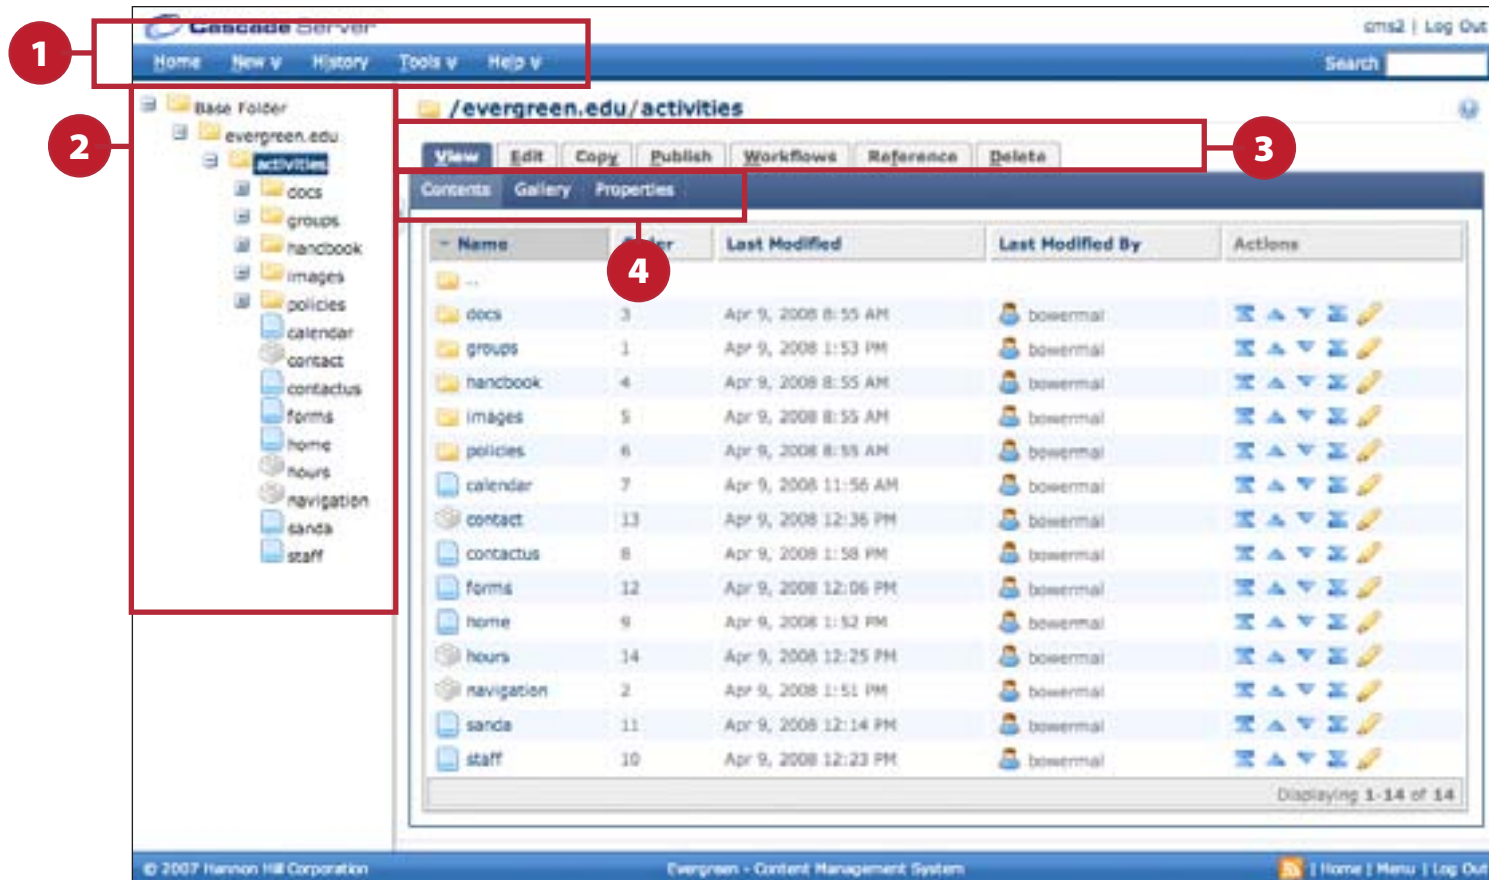

# Content Management System Vocabulary

cms.evergreen.edu

- 1 Navigation menu
- 2 Asset tree
- 3 Action bar
- 4 Tabs