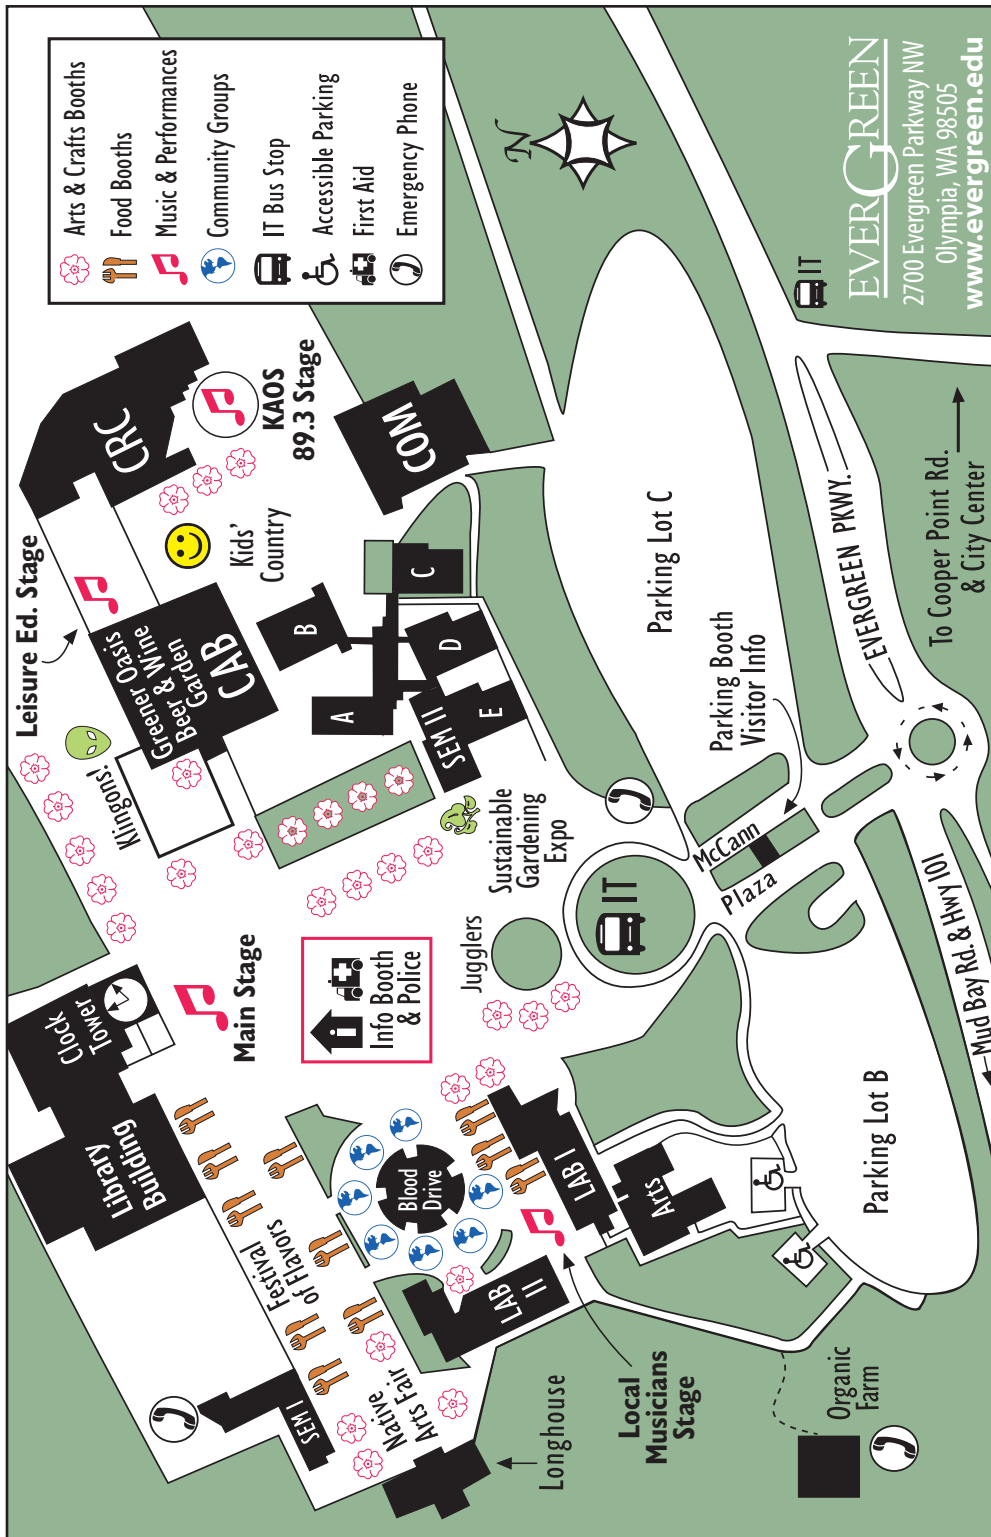

Schedule of Events

10:00am

Gaelica Olympia Celtic & folk band	Main Stage
Samara Dancers 10:30am	Leisure Ed. Stage
Bicycle Awards 10:45am Commute Trip Reduction program	Main Stage

11:00am

Looking Glass Tumwater bluegrass band	Main Stage
Hot Rush	Toyota of Olympia Local Musicians Stage
Johansen's School of Ballet	Leisure Ed. Stage
Parachute games with Stormy the Clown	Kids' Country

Noon

Strange Jerome Alternative country, folk & blues	Main Stage
The Grizzle Grazzle Trashcan Band	Local Musicians Stage
Tanglefoot Cloggers	Leisure Ed. Stage
Juan Barco y su Conjunto Unique Mexican-American norteño traditional music	KAOS Stage
David Montgomery 12:30pm presentation: "The History of Dirt"	Gardening Expo
Learn to juggle bean bags with the Waldorf School	Kids' Country

1:00pm

The Randy Baugh Band A fusion of rock, blues, folk & jazz	Main Stage
Tom Pell & The Jazz Cats	Local Musicians Stage
Johansen's School of Ballet	Leisure Ed. Stage
Trombanga 1:20pm Latin jazz, salsa, merengue, & cha cha	KAOS Stage
Pan for seashells with the Hands On Children's Museum	Kids' Country

2:00pm

Orchestra Zarabanda Cuban orchestra from Seattle	Main Stage
Drew Thomas Henderson	Local Musicians Stage
Mas Uda Middle Eastern Dancers	Leisure Ed. Stage
Marianne Binetti 2:15pm presentation: "Dirt Cheap Gardening & Kitchen Cupboard Pest Control"	Gardening Expo
Native Blue 2:30pm six-piece instrumental jazz	KAOS Stage
Games with Stormy the Clown	Kids' Country

3:00pm

Slow Roller Olympia acoustic, bluegrass, & country rock	Main Stage
Freddy Parish	Local Musicians Stage
Debbi's Dance	Leisure Ed. Stage
Activities with The Evergreen State College staff	Kids' Country

4:00pm

High Ceiling Jam-style music with reggae emphasis	Main Stage
Home Grown	Local Musicians Stage
Black Hills Gymnastics	Leisure Ed. Stage
Bevy Latin, Brazilian, swing, & jazz	KAOS Stage

5:00pm

The Rikk Beatty Band Catchy Rock-n-roll	Main Stage
Fungus Root	Local Musicians Stage