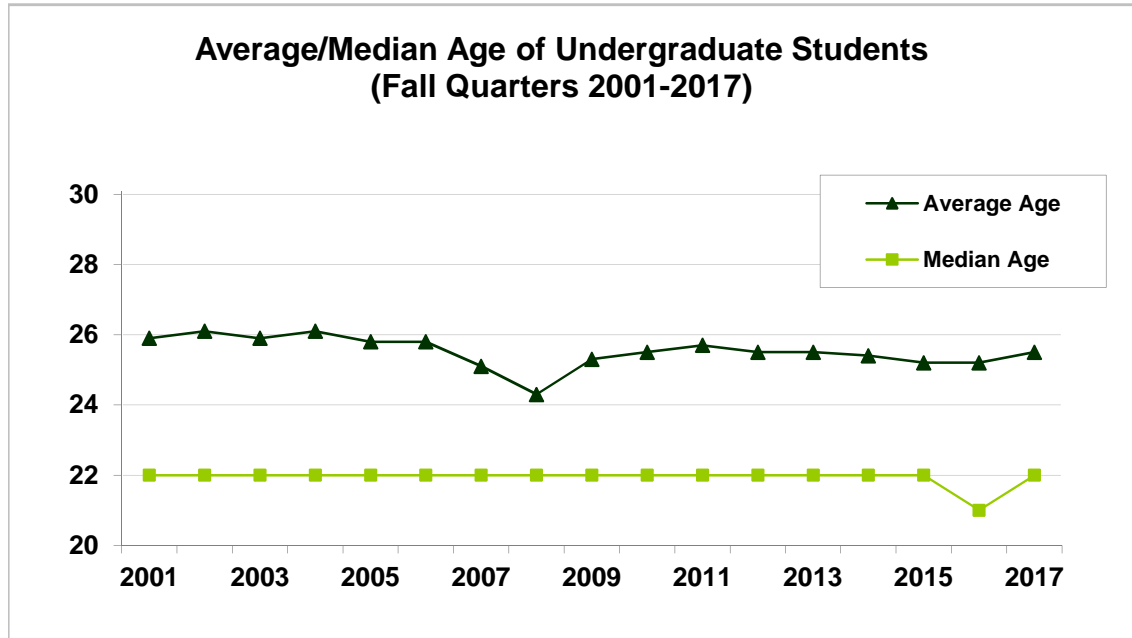

The Evergreen State College Average/Median Age of Undergraduate Students

	2001	2002	2003	2004	2005	2006	2007	2008	2009	2010	2011	2012	2013	2014	2015
Average Age	25.9	26.1	25.9	26.1	25.8	25.8	25.1	24.3	25.3	25.5	25.7	25.5	25.5	25.4	25.2
Median Age	22	22	22	22	22	22	22	22	22	22	22	22	22	22	22
	2016	2017													
Average Age	25.2	25.5													
Median Age	21	22													