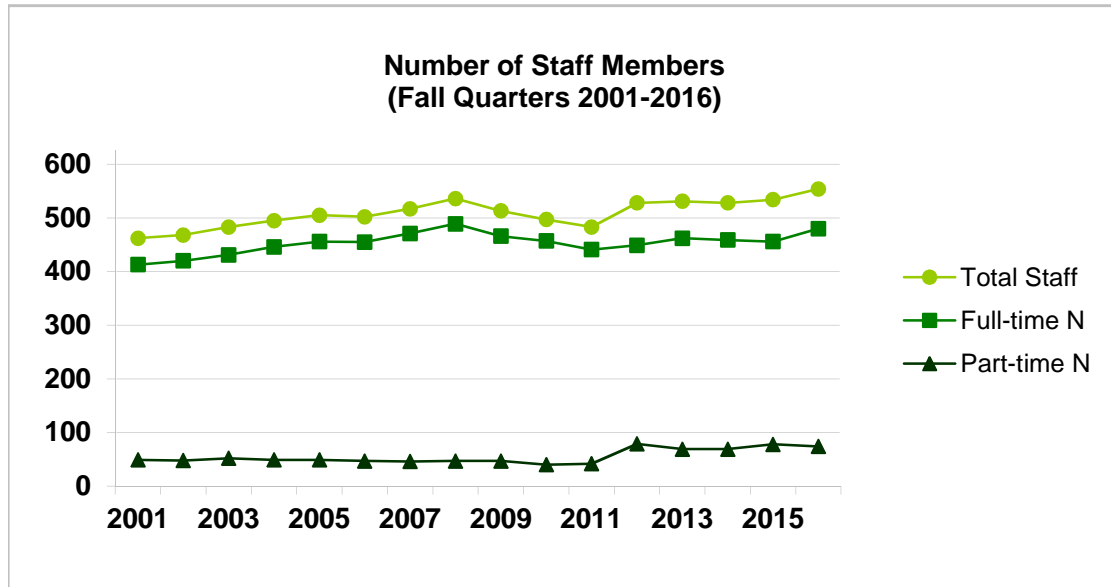

## The Evergreen State College Number of Staff Members

	2001	2002	2003	2004	2005	2006	2007	2008	2009	2010	2011	2012	2013	2014	2015	2016
<b>Total Staff</b>	<b>462</b>	<b>468</b>	<b>483</b>	<b>495</b>	<b>505</b>	<b>502</b>	<b>517</b>	<b>536</b>	<b>513</b>	<b>497</b>	<b>483</b>	<b>528</b>	<b>531</b>	<b>528</b>	<b>534</b>	<b>554</b>
Full-time N	413	420	431	446	456	455	471	489	466	457	441	449	462	459	456	480
Part-time N	49	48	52	49	49	47	46	47	47	40	42	79	69	69	78	74
% Full-time	89%	90%	89%	90%	90%	91%	91%	91%	91%	92%	91%	85%	87%	87%	85%	87%
% Part-time	11%	10%	11%	10%	10%	9%	9%	9%	9%	8%	9%	15%	13%	13%	15%	13%