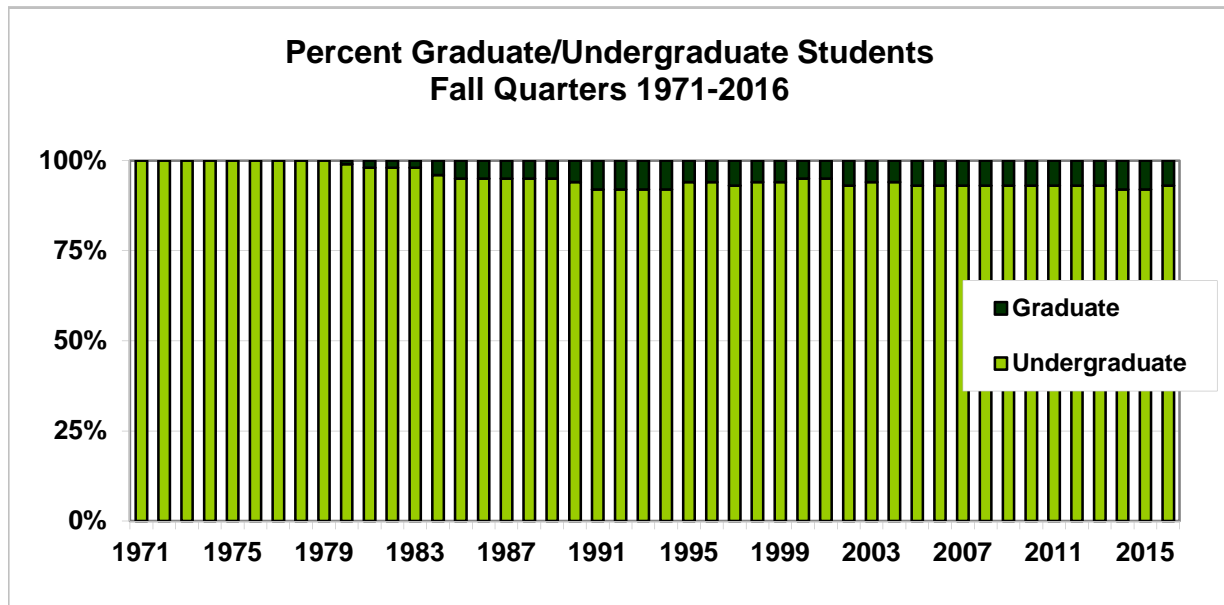

The Evergreen State College Percent Graduate/Undergraduate Students

	1971	1972	1973	1974	1975	1976	1977	1978	1979	1980	1981	1982	1983	1984	1985
Undergraduate	100%	100%	100%	100%	100%	100%	100%	100%	100%	99%	98%	98%	98%	96%	95%
Graduate	0%	0%	0%	0%	0%	0%	0%	0%	0%	1%	2%	2%	2%	4%	5%
	1986	1987	1988	1989	1990	1991	1992	1993	1994	1995	1996	1997	1998	1999	2000
Undergraduate	95%	95%	95%	95%	94%	92%	92%	92%	92%	94%	94%	93%	94%	94%	95%
Graduate	5%	5%	5%	5%	6%	8%	8%	8%	8%	6%	6%	7%	6%	6%	5%
	2001	2002	2003	2004	2005	2006	2007	2008	2009	2010	2011	2012	2013	2014	2015
Undergraduate	95%	93%	94%	94%	93%	93%	93%	93%	93%	93%	93%	93%	93%	92%	92%
Graduate	5%	7%	6%	6%	7%	7%	7%	7%	7%	7%	7%	7%	7%	8%	8%
	2016														
Undergraduate	93%														
Graduate	7%														