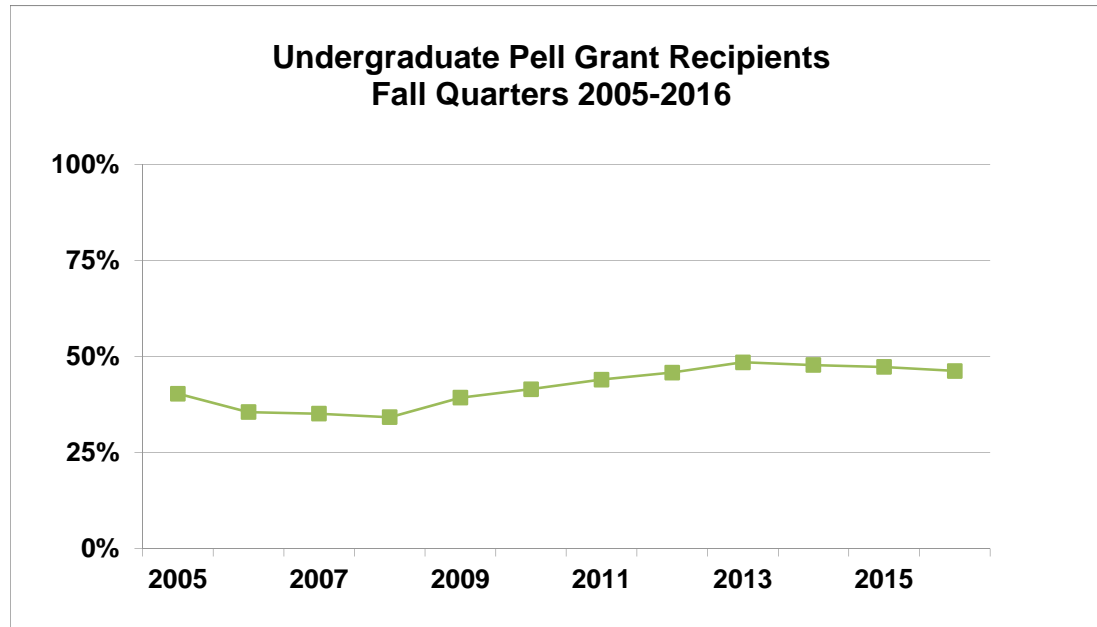

The Evergreen State College Undergraduate Pell Grant Recipients

	2005	2006	2007	2008	2009	2010	2011	2012	2013	2014	2015
Total UG Students	4171	4124	4282	4364	4551	4489	4467	4193	4087	3878	3872
Total Pell Recip	1681	1464	1501	1490	1786	1861	1963	1919	1981	1852	1830
% Pell Recip	40.3%	35.5%	35.1%	34.1%	39.2%	41.5%	43.9%	45.8%	48.5%	47.8%	47.3%

	2016
Total UG Students	3787
Total Pell Recip	1749
% Pell Recip	46.2%