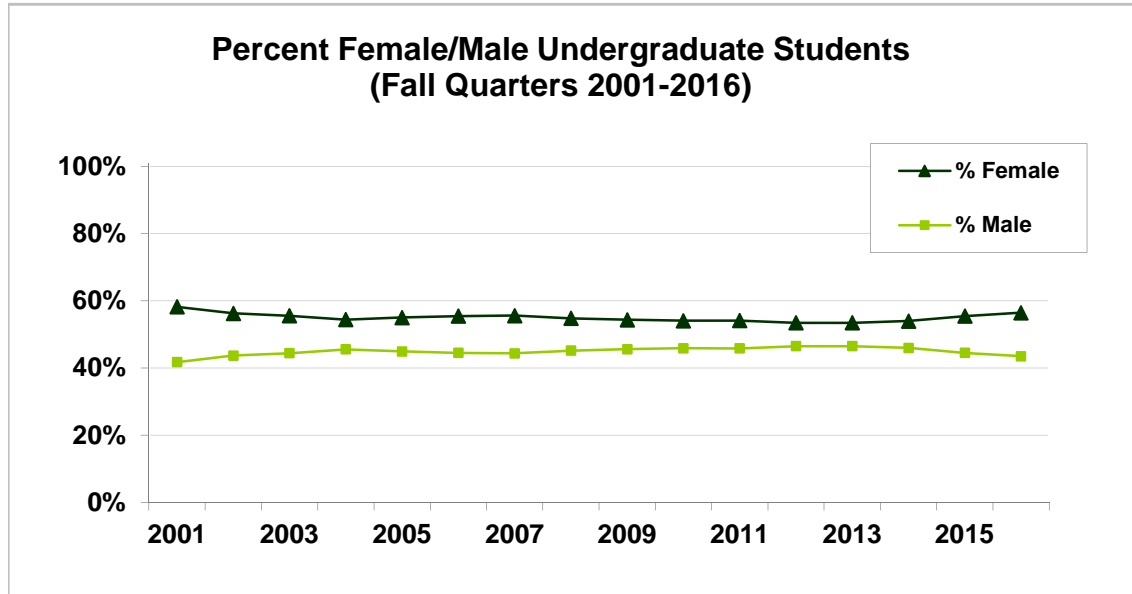

The Evergreen State College Percent Female/Male Undergraduate Students

	2001	2002	2003	2004	2005	2006	2007	2008	2009	2010	2011	2012	2013	2014	2015
# Female	2331	2297	2280	2253	2297	2287	2381	2391	2474	2429	2418	2242	2186	2095	2148
# Male	1670	1784	1823	1885	1874	1837	1901	1973	2077	2060	2049	1951	1901	1783	1724
% Female	58%	56%	56%	54%	55%	55%	56%	55%	54%	54%	54%	53%	53%	54%	55%
% Male	42%	44%	44%	46%	45%	45%	44%	45%	46%	46%	46%	47%	47%	46%	45%
2016															
# Female	2138														
# Male	1649														
% Female	56%														
% Male	44%														