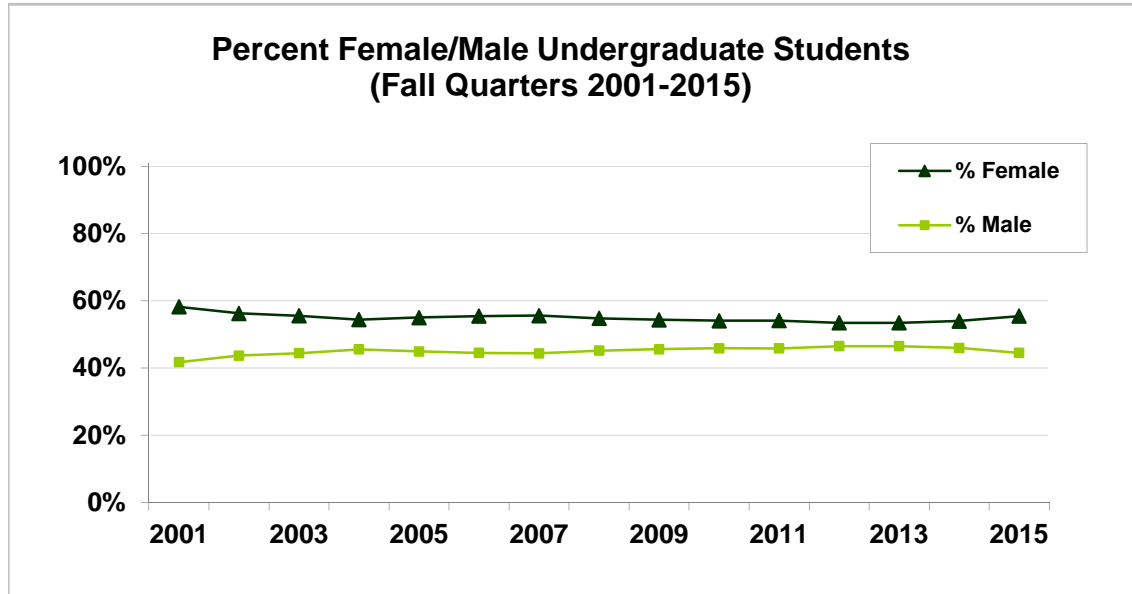

The Evergreen State College Percent Female/Male Undergraduate Students

| | 2001 | 2002 | 2003 | 2004 | 2005 | 2006 | 2007 | 2008 | 2009 | 2010 | 2011 | 2012 | 2013 | 2014 | 2015 |
|-----------------|------|------|------|------|------|------|------|------|------|------|------|------|------|------|------|
| # Female | 2331 | 2297 | 2280 | 2253 | 2297 | 2287 | 2381 | 2391 | 2474 | 2429 | 2418 | 2242 | 2186 | 2095 | 2148 |
| # Male | 1670 | 1784 | 1823 | 1885 | 1874 | 1837 | 1901 | 1973 | 2077 | 2060 | 2049 | 1951 | 1901 | 1783 | 1724 |
| % Female | 58% | 56% | 56% | 54% | 55% | 55% | 56% | 55% | 54% | 54% | 54% | 53% | 53% | 54% | 55% |
| % Male | 42% | 44% | 44% | 46% | 45% | 45% | 44% | 45% | 46% | 46% | 46% | 47% | 47% | 46% | 45% |