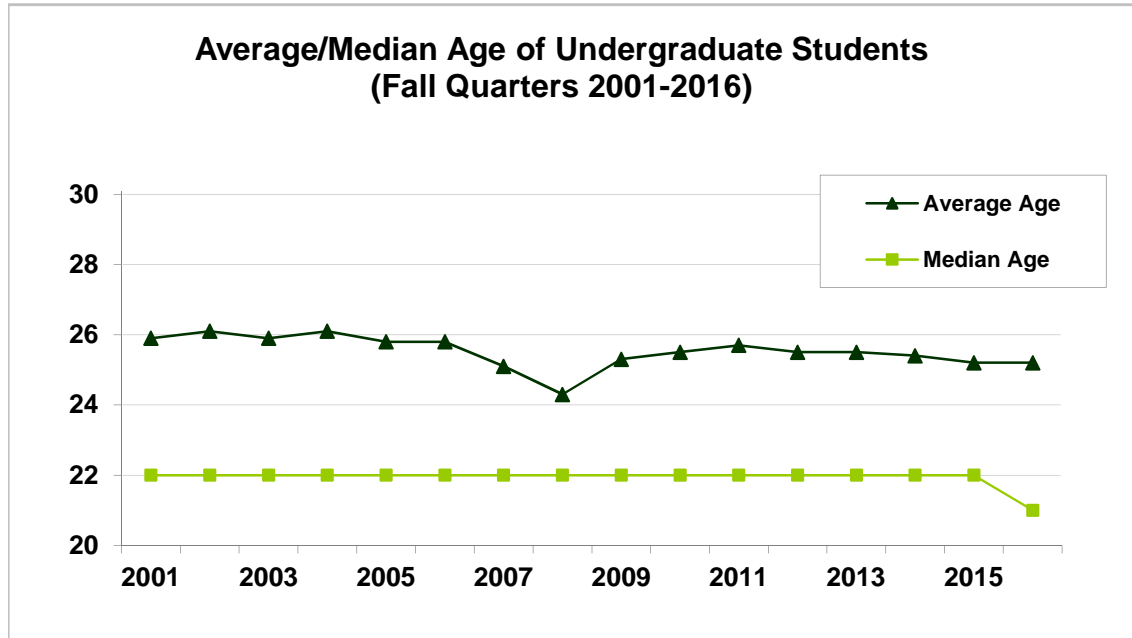

The Evergreen State College Average/Median Age of Undergraduate Students

Average Age	2001	2002	2003	2004	2005	2006	2007	2008	2009	2010	2011	2012	2013	2014	2015
	25.9	26.1	25.9	26.1	25.8	25.8	25.1	24.3	25.3	25.5	25.7	25.5	25.5	25.4	25.2
Median Age	22	22	22	22	22	22	22	22	22	22	22	22	22	22	22
	2016														
Average Age	25.2														
Median Age	21														