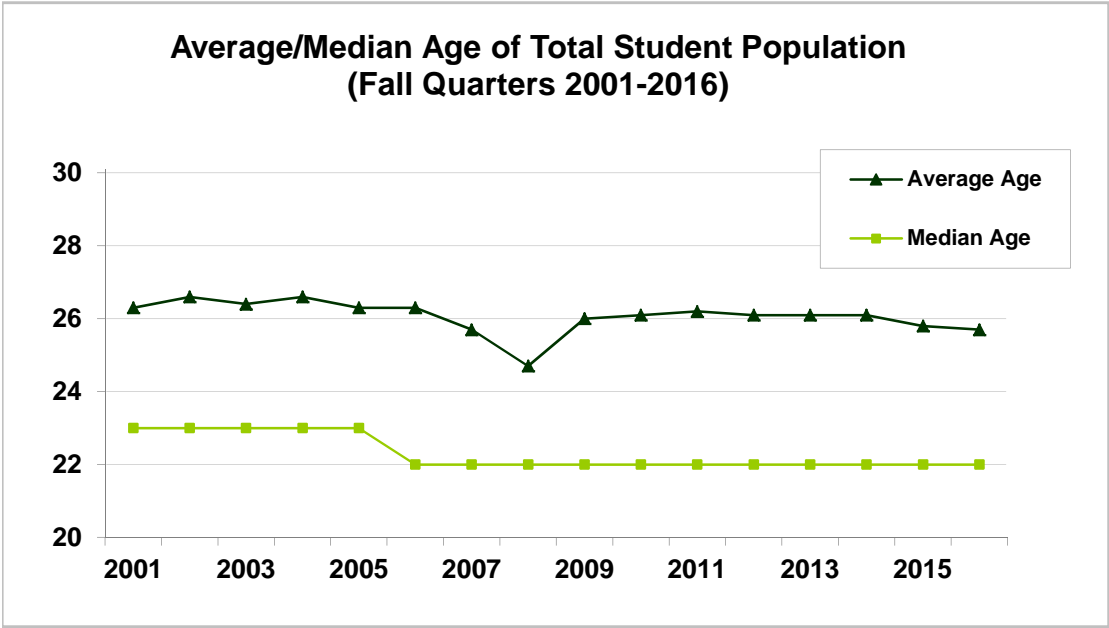

**The Evergreen State College  
Average/Median Age of Total Student Population**

	2001	2002	2003	2004	2005	2006	2007	2008	2009	2010	2011	2012	2013	2014	2015
<b>Average Age</b>	26.3	26.6	26.4	26.6	26.3	26.3	25.7	24.7	26.0	26.1	26.2	26.1	26.1	26.1	25.8
<b>Median Age</b>	23	23	23	23	23	22	22	22	22	22	22	22	22	22	22
	<b>2016</b>														
<b>Average Age</b>	25.7														
<b>Median Age</b>	22														