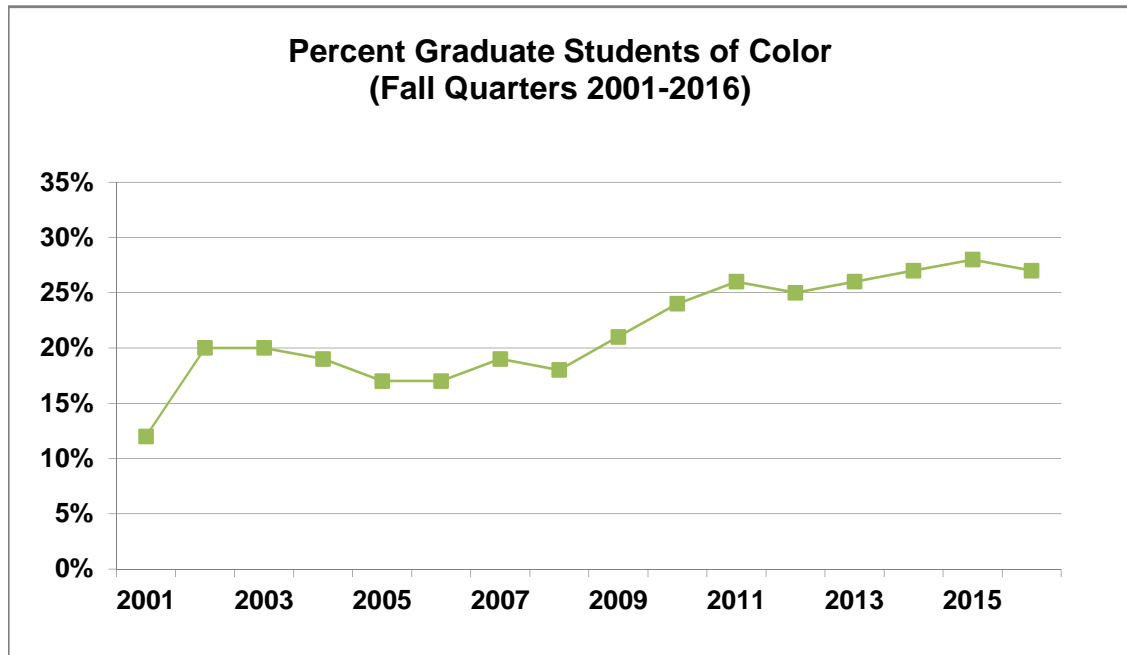

## The Evergreen State College Percent Graduate Students of Color

	2001	2002	2003	2004	2005	2006	2007	2008	2009	2010	2011	2012	2013	2014	2015
% Grad Students of Color	12%	20%	20%	19%	17%	17%	19%	18%	21%	24%	26%	25%	26%	27%	28%
# Grad Students of Color	26	57	54	52	51	50	59	58	70	84	84	80	82	91	89
	<b>2016</b>														
% Grad Students of Color	27%														
# Grad Students of Color	82														

Version 1: U.S. Department of Education standard rollup of race/ethnicity (with non-resident aliens captured in their race/ethnic group); each student appears in a single category. Note that nonhispanic students of multiple races appear together in a single category.