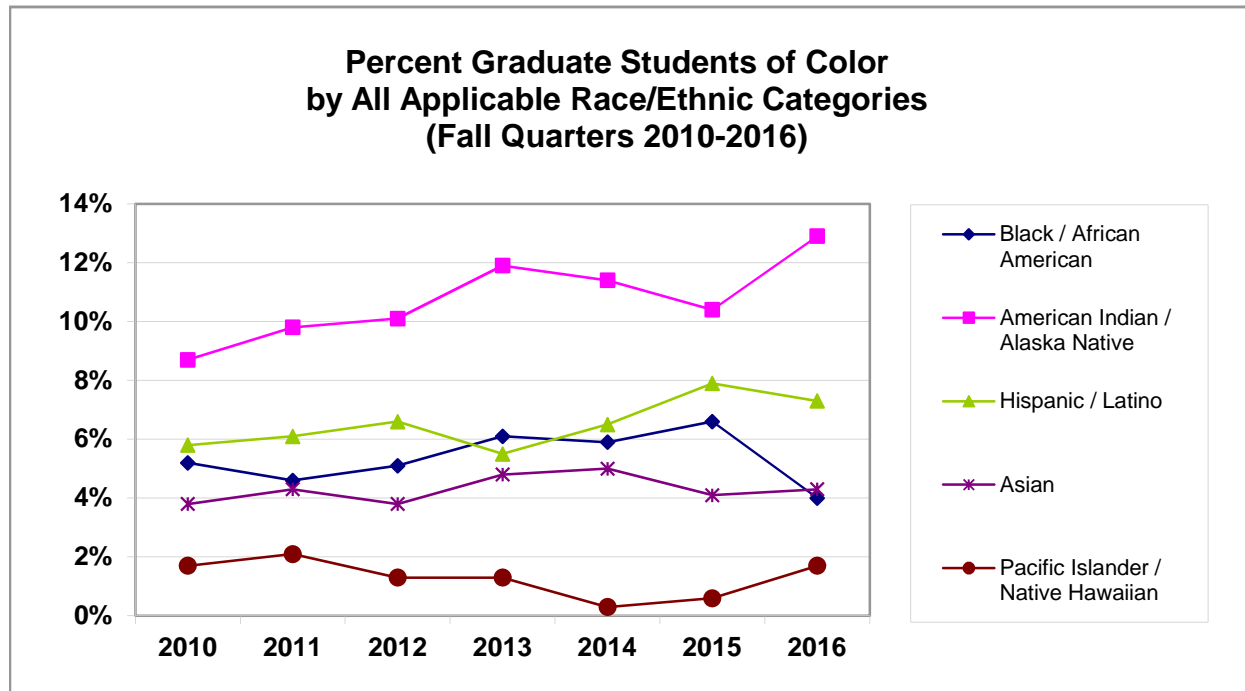

Version 2: Race/ethnicity distribution of each race/ethnic subgroup; students who indicated more than one ethnic or racial category appear in each of those categories.

Percent	2010	2011	2012	2013	2014	2015	2016
Hispanic / Latino	5.8%	6.1%	6.6%	5.5%	6.5%	7.9%	7.3%
Black / African American	5.2%	4.6%	5.1%	6.1%	5.9%	6.6%	4.0%
American Indian / Alaska Native	8.7%	9.8%	10.1%	11.9%	11.4%	10.4%	12.9%
Asian	3.8%	4.3%	3.8%	4.8%	5.0%	4.1%	4.3%
Pacific Islander / Native Hawaiian	1.7%	2.1%	1.3%	1.3%	0.3%	0.6%	1.7%
White	73.5%	77.1%	76.3%	77.8%	81.5%	78.0%	75.8%
Unknown	4.1%	3.4%	2.8%	3.2%	2.6%	4.7%	5.6%

Number	2010	2011	2012	2013	2014	2015	2016
Hispanic / Latino	20	20	21	17	22	25	22
Black / African American	18	15	16	19	20	21	12
American Indian / Alaska Native	30	32	32	37	39	33	39
Asian	13	14	12	15	17	13	13
Pacific Islander / Native Hawaiian	6	7	4	1	1	2	5
White	253	252	241	242	278	248	229
Unknown	14	11	9	10	9	15	17