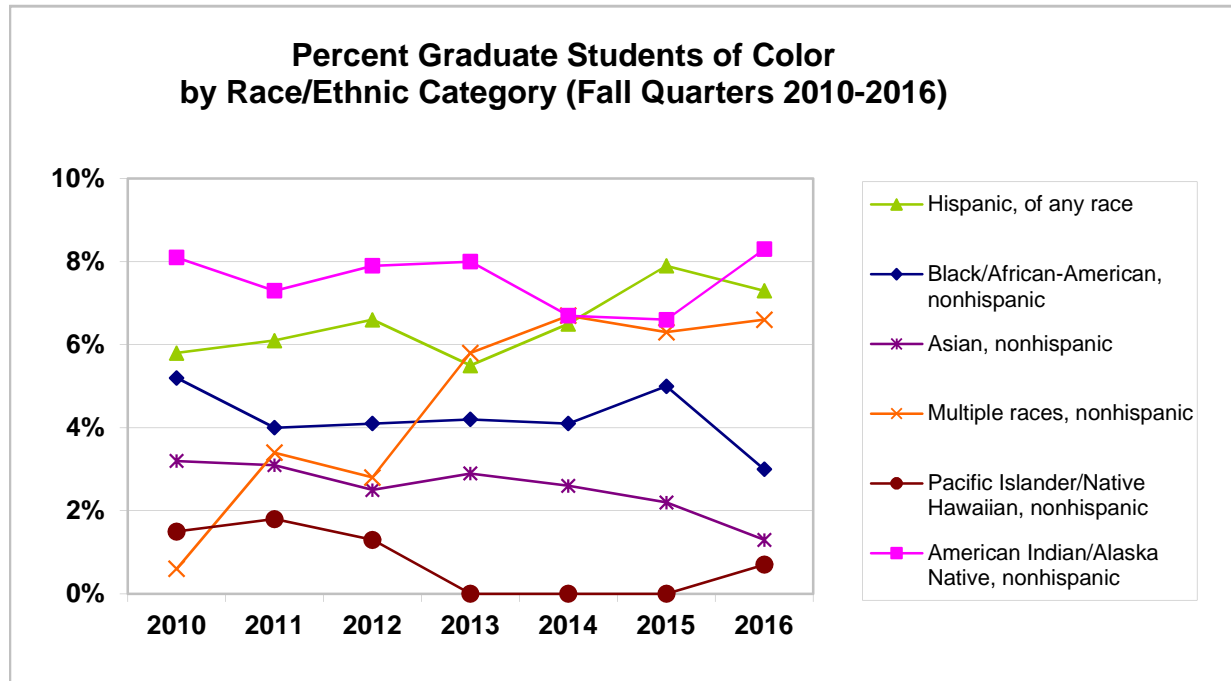

## The Evergreen State College Percent Graduate Students of Color

	2001	2002	2003	2004	2005	2006	2007	2008	2009	2010	2011	2012	2013	2014	2015
% Grad Students of Color	12%	20%	20%	19%	17%	17%	19%	18%	21%	24%	26%	25%	26%	27%	28%
# Grad Students of Color	26	57	54	52	51	50	59	58	70	84	84	80	82	91	89
	<b>2016</b>														
% Grad Students of Color	27%														
# Grad Students of Color	82														

Version 1: U.S. Department of Education standard rollup of race/ethnicity (with non-resident aliens captured in their race/ethnic group); each student appears in a single category. Note that nonhispanic students of multiple races appear together in a single category.