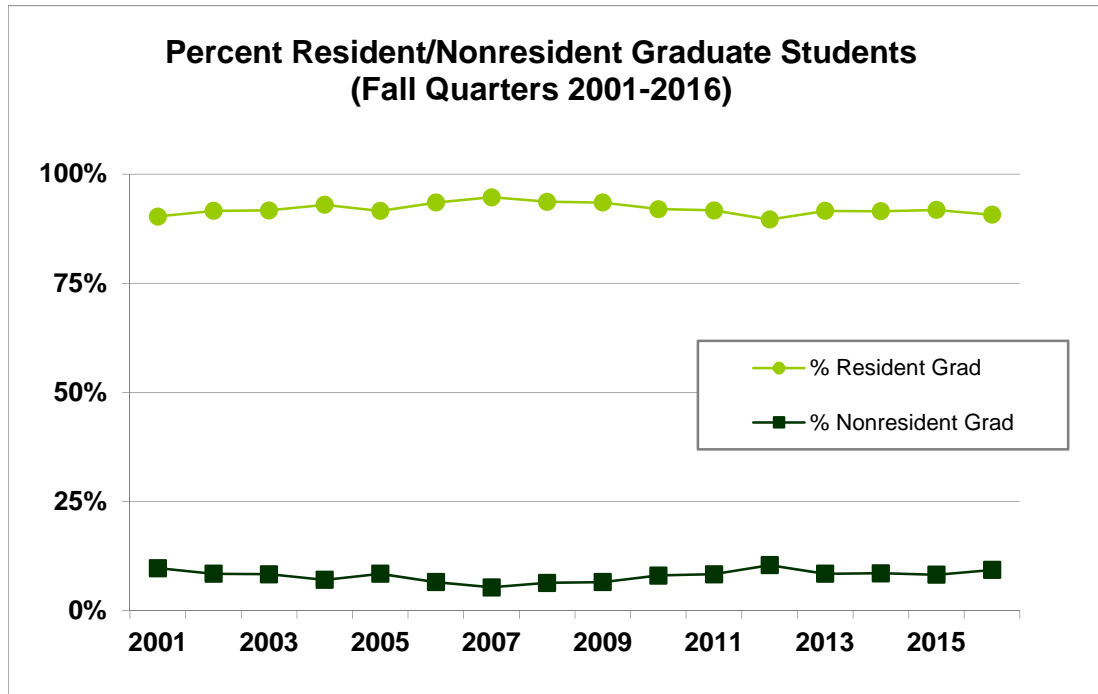

The Evergreen State College Percent Resident/Nonresident Graduate Students

	2001	2002	2003	2004	2005	2006	2007	2008	2009	2010	2011	2012	2013	2014	2015
% Resident Grad	90.3%	91.6%	91.7%	93.0%	91.6%	93.5%	94.7%	93.7%	93.5%	92.0%	91.7%	89.6%	91.6%	91.5%	91.8%
Number Resident Grad	204	262	254	253	274	273	288	311	318	317	300	283	285	312	292
% Nonresident Grad	9.7%	8.4%	8.3%	7.0%	8.4%	6.5%	5.3%	6.3%	6.5%	8.0%	8.3%	10.4%	8.4%	8.5%	8.2%
Number Nonresident Grad	22	24	23	19	25	19	16	21	22	27	27	33	26	29	26